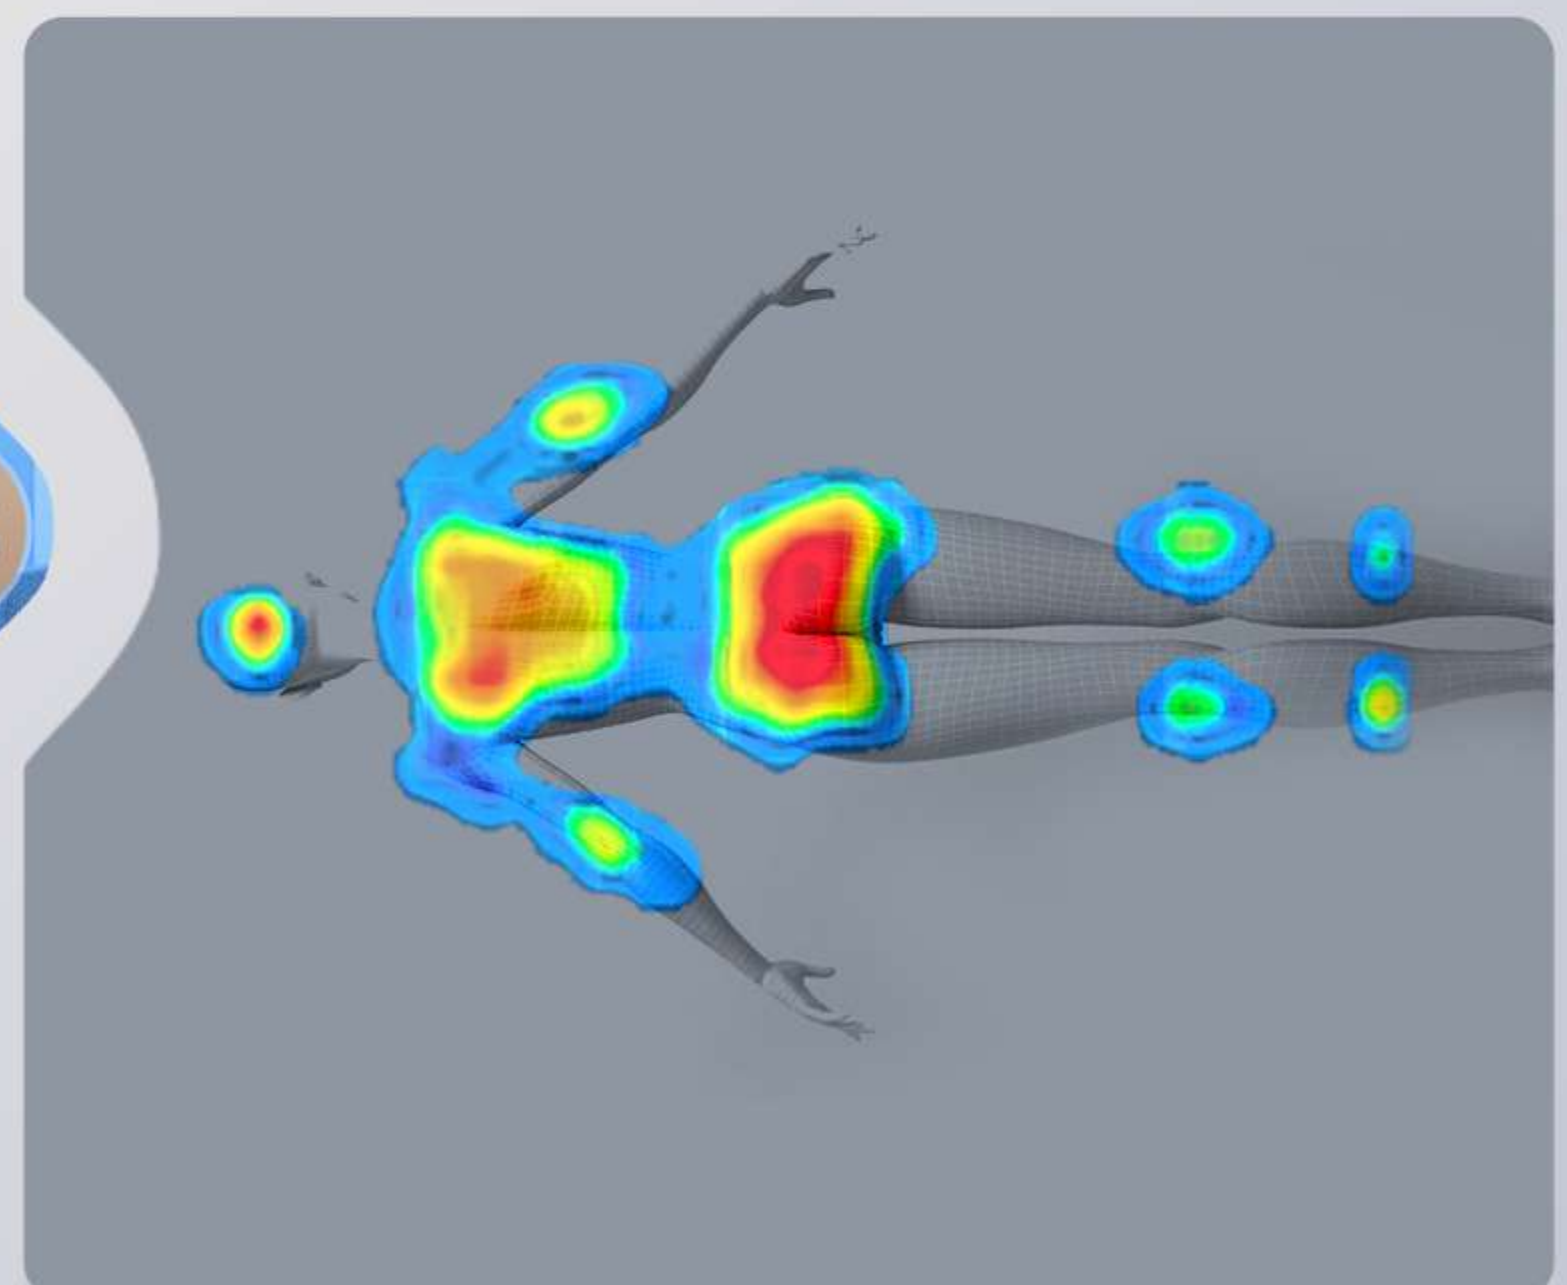

Upper Core - 4D SmartSync mechanism

New-Generation Core Mechanism Algorithm Upgrade
Upgraded SRA - Fast-Response True Force Adjustment
3D-TDC Trajectory Dynamic Correction

Lower Core - 3D Hip mechanism

Independent Control of Lower Mechanism
24CM Ultra-Wide Massage for Enhanced Comfort

Goldern Angle Flexible Track

Professional full-body stretching

Golden Semi-Reclined Angle: Evenly Distributes Body Pressure, Delivers Intense Muscle-Stretching Sensation

Pressure Value (mmHg) 

 A70Max Flexible Guide Rail
Pressure Value ≤ 30 mmHg

Pressure Value in Supine Position

Two Zero Gravity positions

Professional full-body stretching

Designed to follow the natural contours of the human body, this product helps relieve accumulated pressure from prolonged sitting.

The motorized roller tracks movement and uses algorithms to map your entire body, preventing misaligned massage. It intelligently adjusts pressure and techniques based on detected body zones.

Height-Sensing Personalized Fit