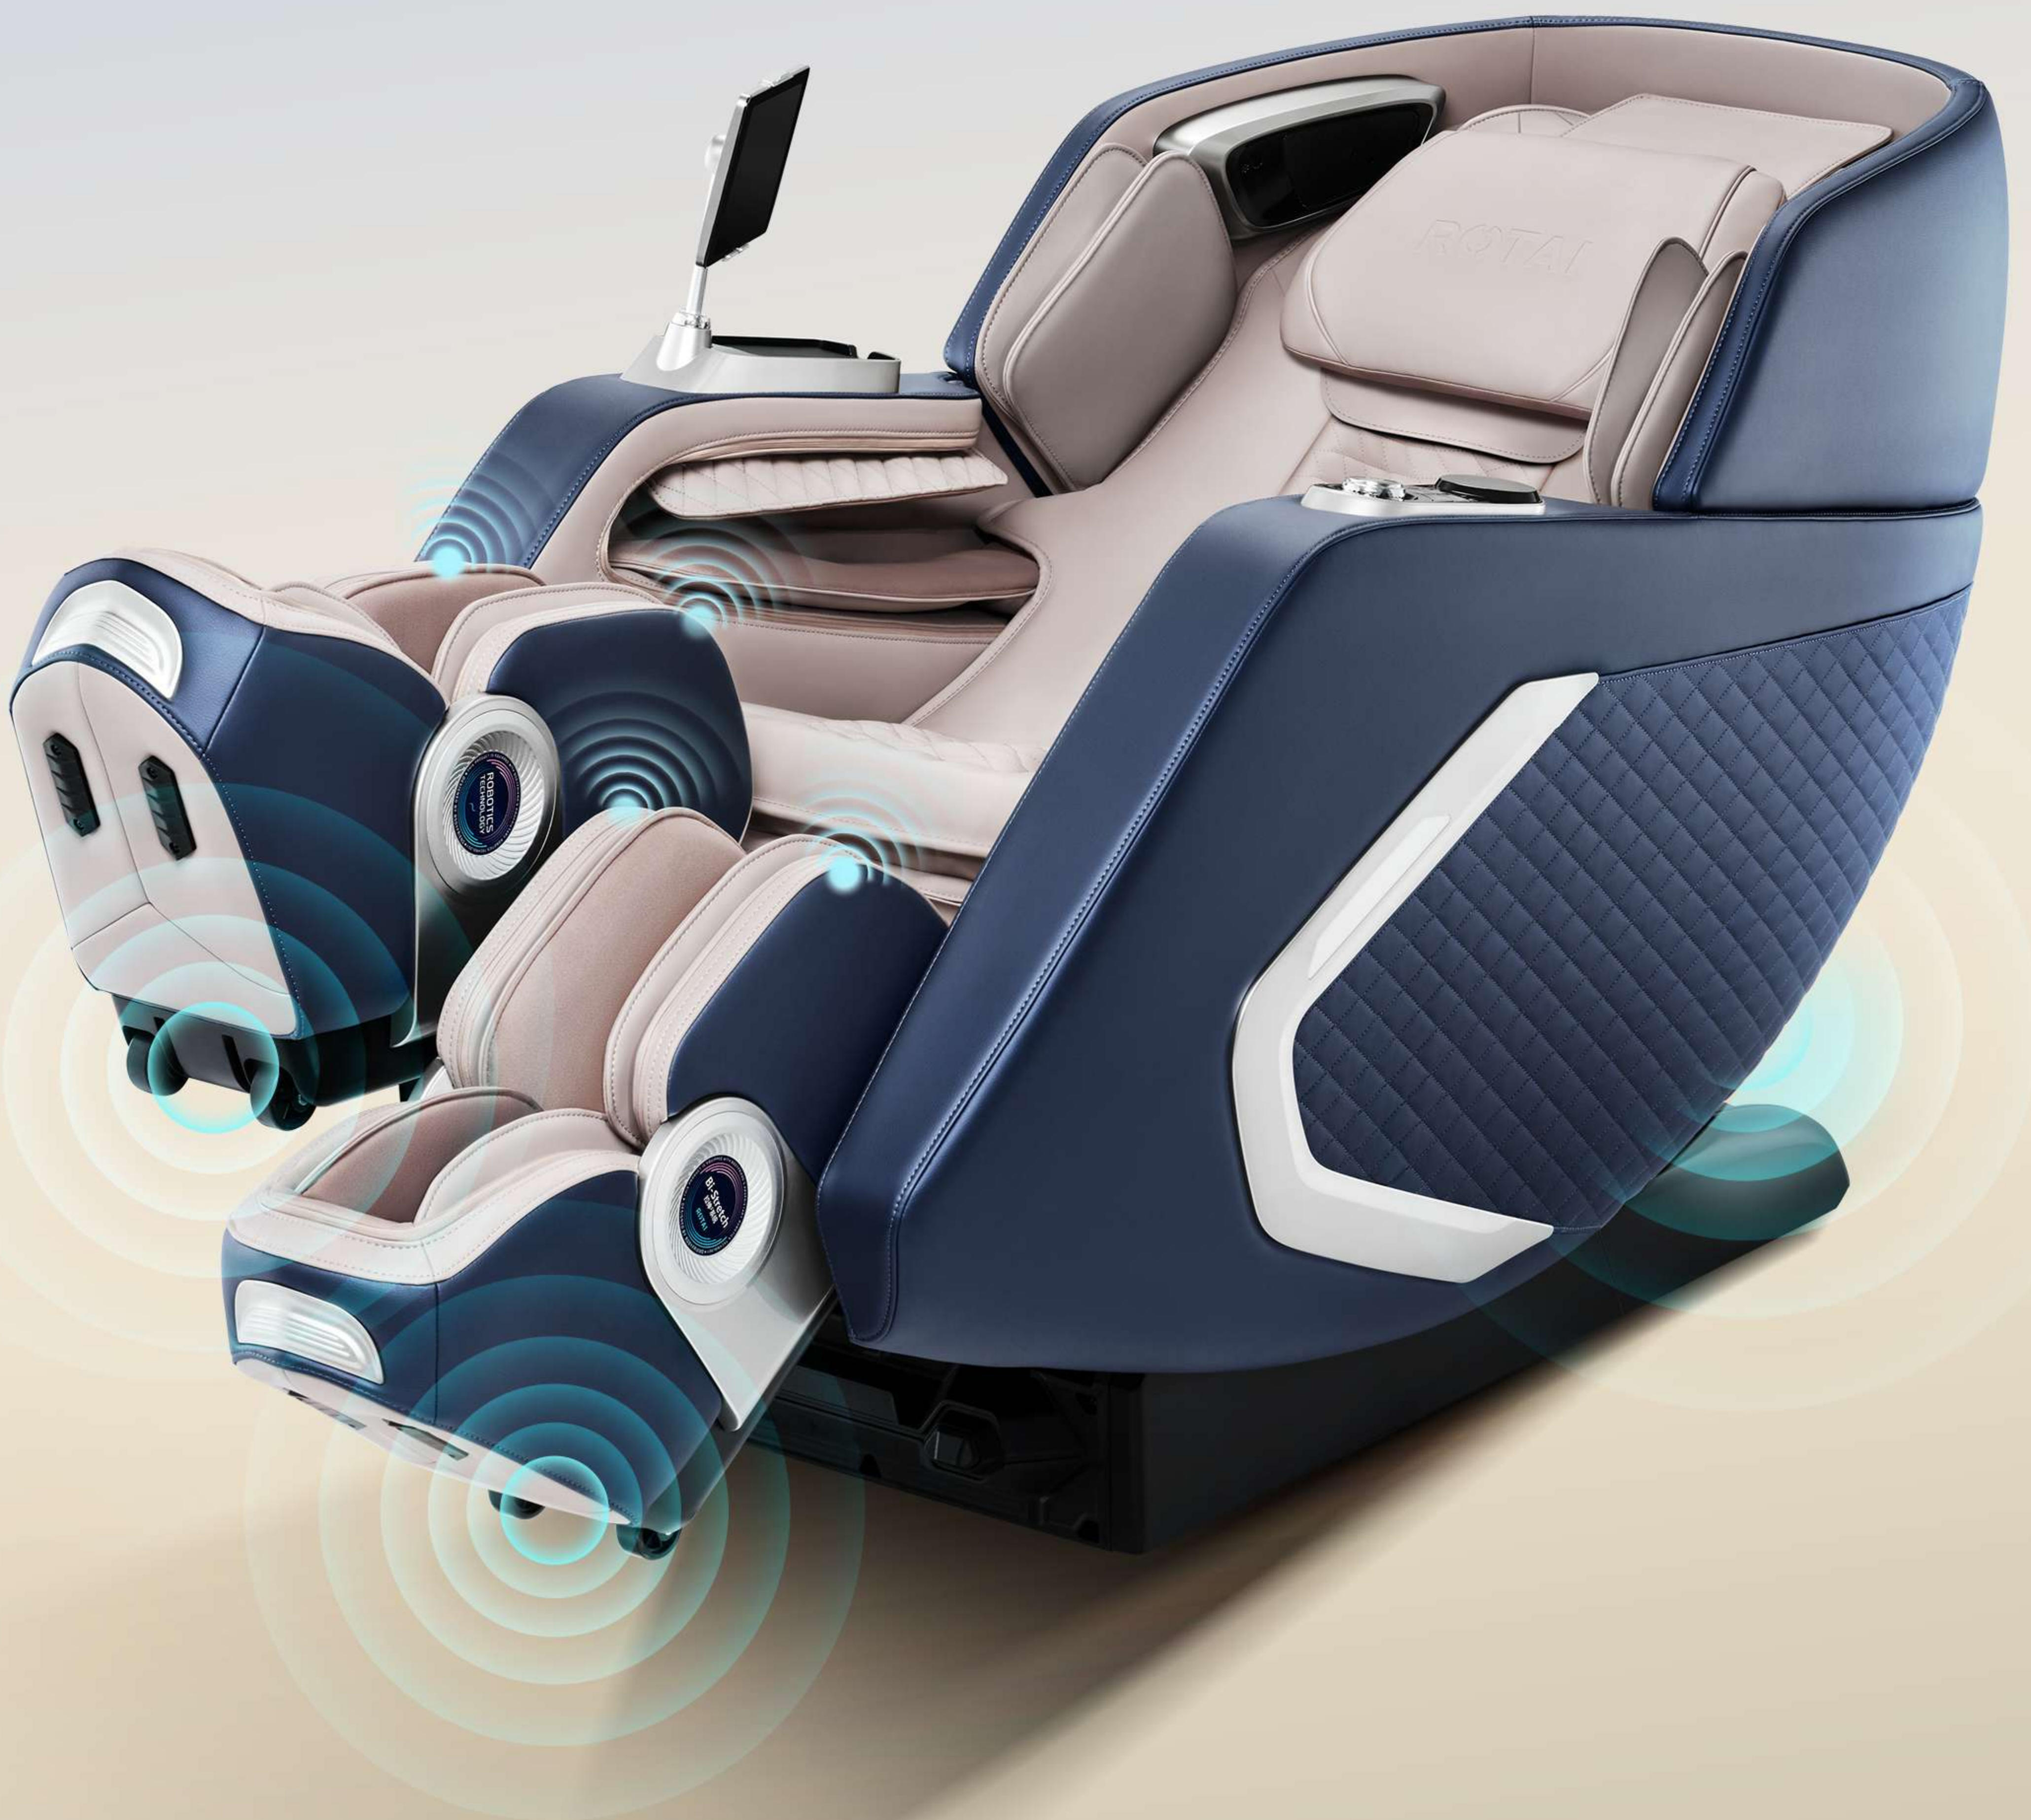

Pressure Value in Supine Position

Two Zero Gravity positions

Professional full-body stretching

Designed to follow the natural contours of the human body, this product helps relieve accumulated pressure from prolonged sitting.

The motorized roller tracks movement and uses algorithms to map your entire body, preventing misaligned massage. It intelligently adjusts pressure and techniques based on detected body zones.

Height-Sensing Personalized Fit

Our massage chairs feature intelligent dual-control technology that lets you choose between two intuitive modes: a high-definition tablet interface for easy menu navigation and separate armrest buttons for easy operation.

8" HD Table

Upgraded Control
Dual Core Independent Operation

Armrest Quick Buttons

Effortless Operation with
Press-and-Use Instantly

Anti-Pinch Feature

Keep you and your furry friends safe

Equipped with 7 anti-pinch sensing devices at the rear sides of the calves, the rear cover of the electric control box under the backrest, and other key locations, this feature ensures safer and more comprehensive protection. Relax and enjoy massage sessions anytime, anywhere, with peace of mind.