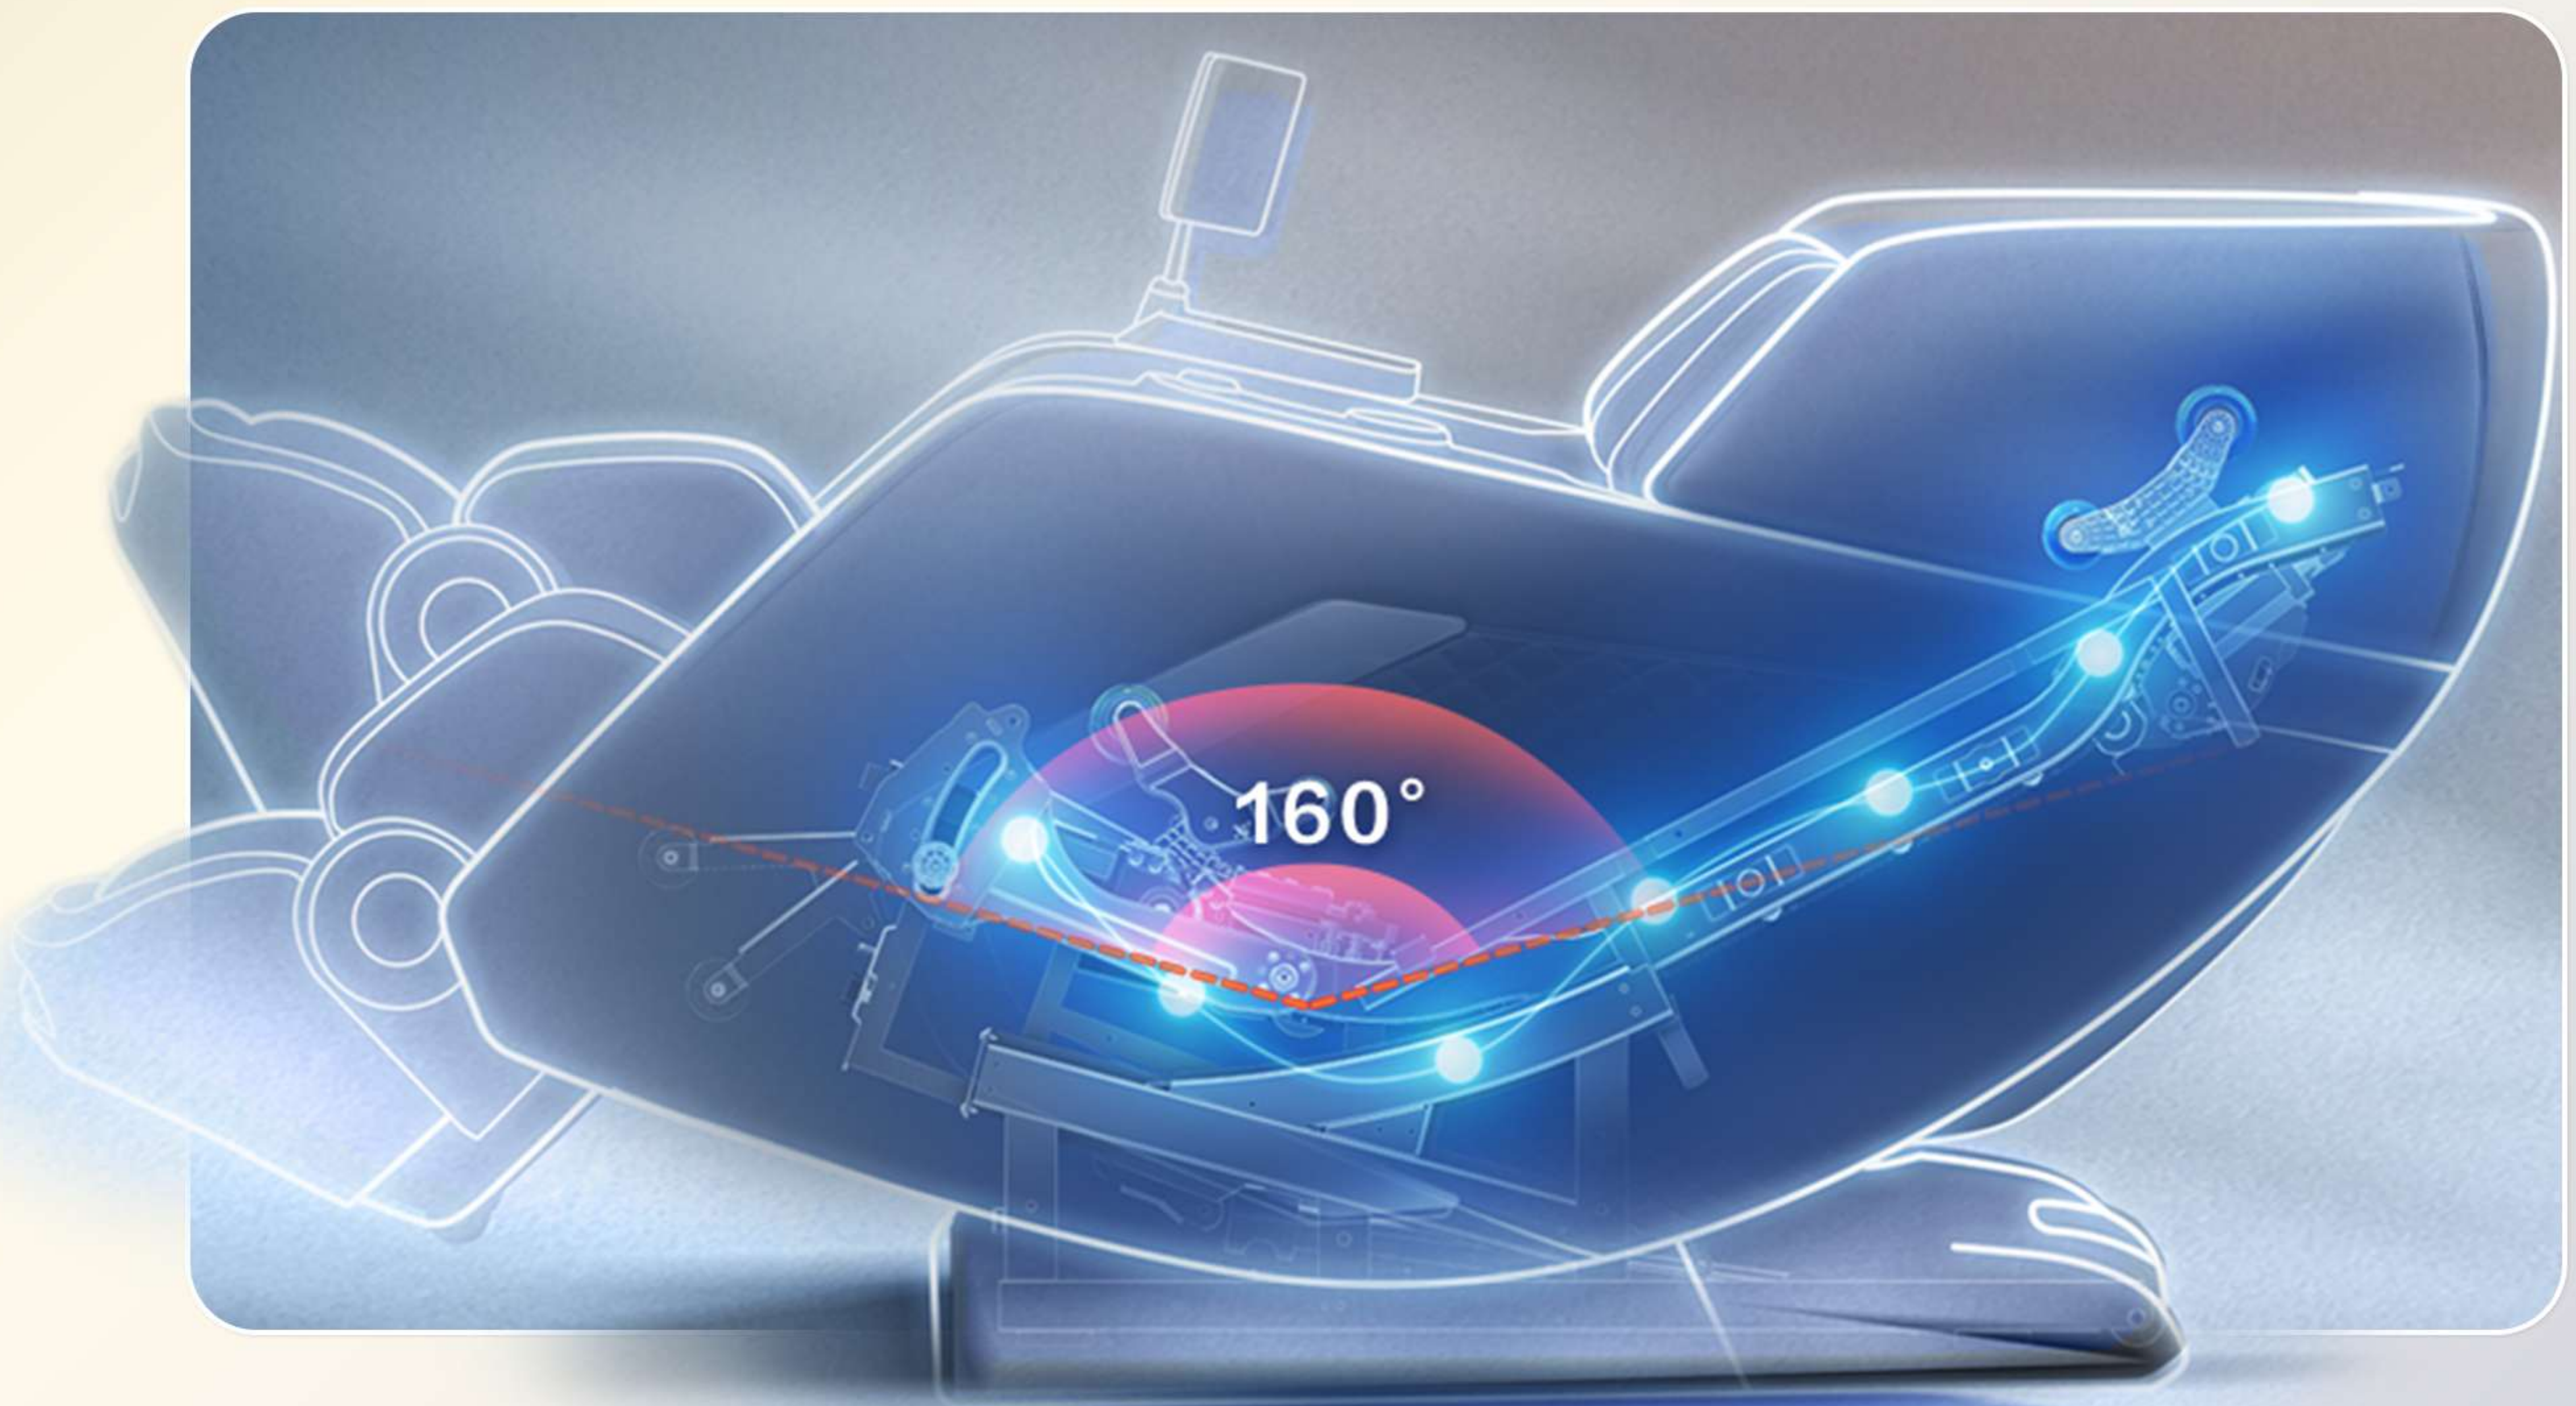

Upper Core - 4D SmartSync mechanism

New-Generation Core Mechanism Algorithm Upgrade
Upgraded SRA - Fast-Response True Force Adjustment
3D-TDC Trajectory Dynamic Correction

Lower Core - 3D Hip mechanism

Independent Control of Lower Mechanism
24CM Ultra-Wide Massage for Enhanced Comfort

Goldern Angle Flexible Track

Professional full-body stretching

Golden Semi-Reclined Angle: Evenly Distributes Body Pressure, Delivers Intense Muscle-Stretching Sensation

Pressure Value (mmHg) 

 A70Max Flexible Guide Rail
Pressure Value ≤ 30 mmHg

Pressure Value in Supine Position

Two Zero Gravity positions

Professional full-body stretching

Designed to follow the natural contours of the human body, this product helps relieve accumulated pressure from prolonged sitting.

The motorized roller tracks movement and uses algorithms to map your entire body, preventing misaligned massage. It intelligently adjusts pressure and techniques based on detected body zones.

Height-Sensing Personalized Fit