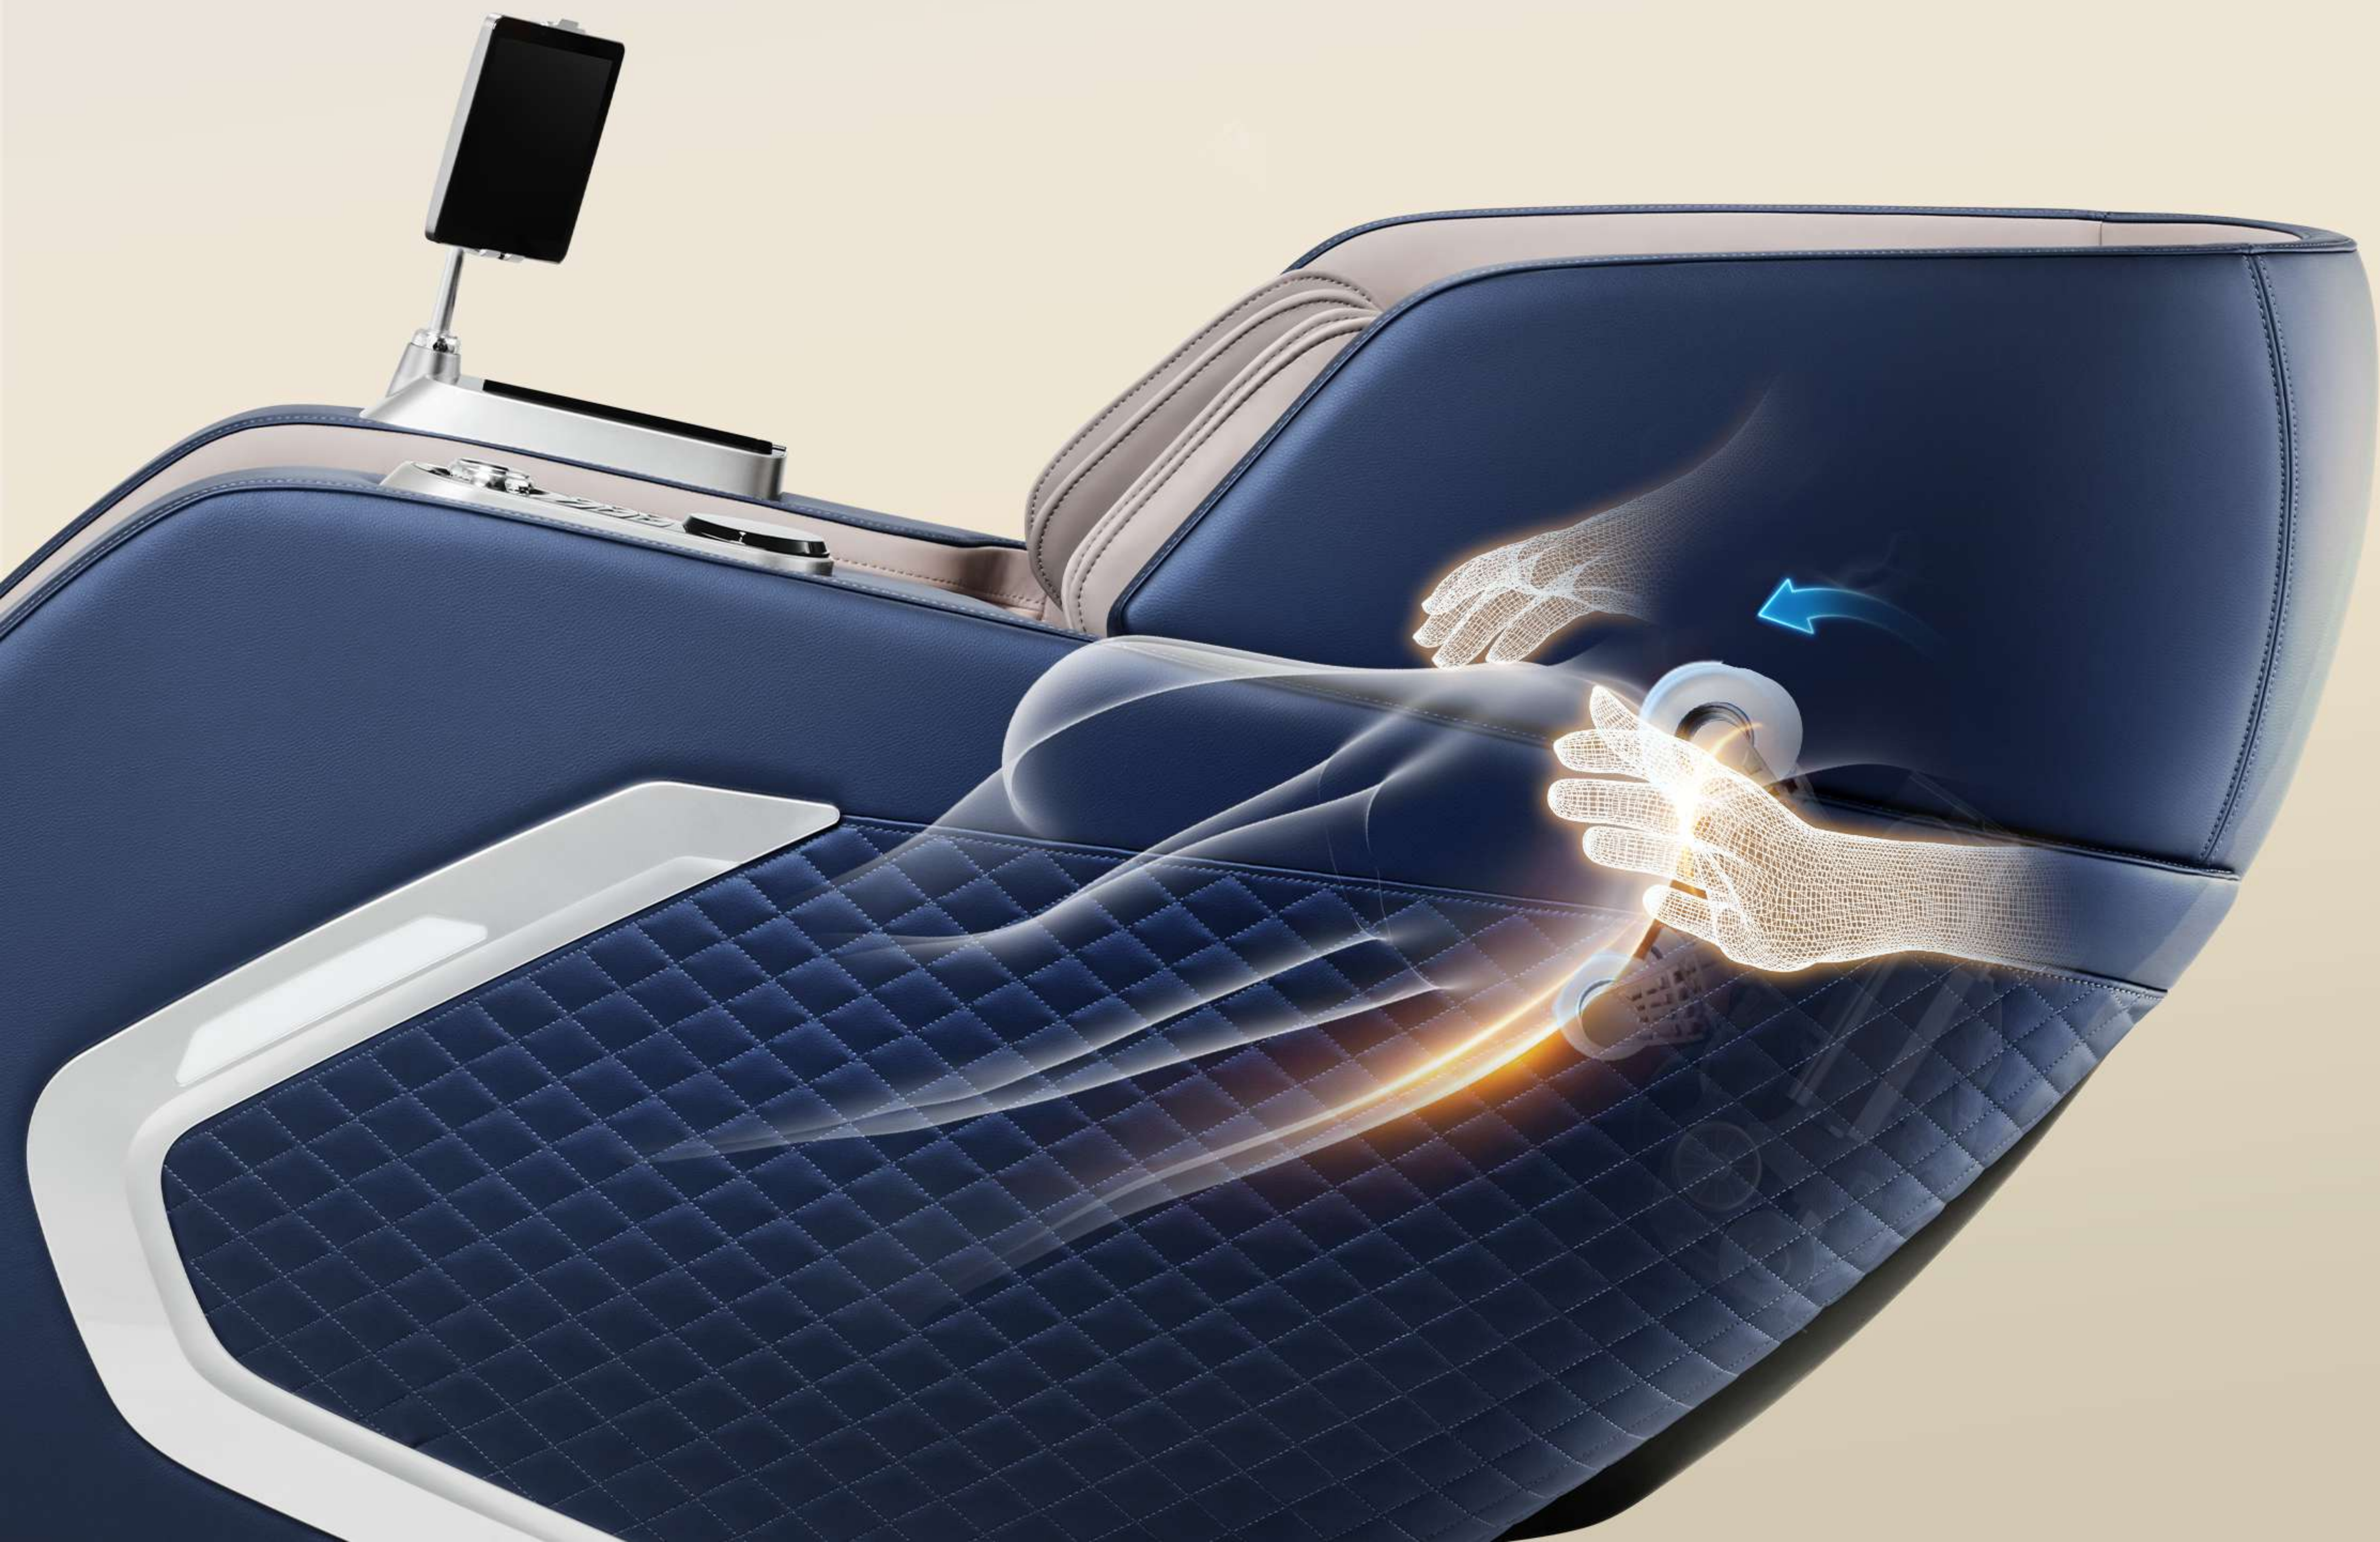

Pressure Value in Supine Position

Two Zero Gravity positions

Professional full-body stretching

Designed to follow the natural contours of the human body, this product helps relieve accumulated pressure from prolonged sitting.

Programmed design incorporates Thai massage for a full body stretching experience, providing gentle stretching and relaxation.

Relaxing
Zero Gravity

Deep Relaxing
Zero Gravity

Hall Sensor Body Detection

Faster and More Accurate

The motorized roller tracks movement and uses algorithms to map your entire body, preventing misaligned massage. It intelligently adjusts pressure and techniques based on detected body zones.

Height-Sensing Personalized Fit

Whole Body Air Pressure Massage

38-Airbag System for Dynamic Pressure Relief

A total of 38 strategically placed airbags from shoulder to foot are powered by a powerful air pump that relaxes muscles through controlled inflation and deflation, simulating gentle hand pressure.