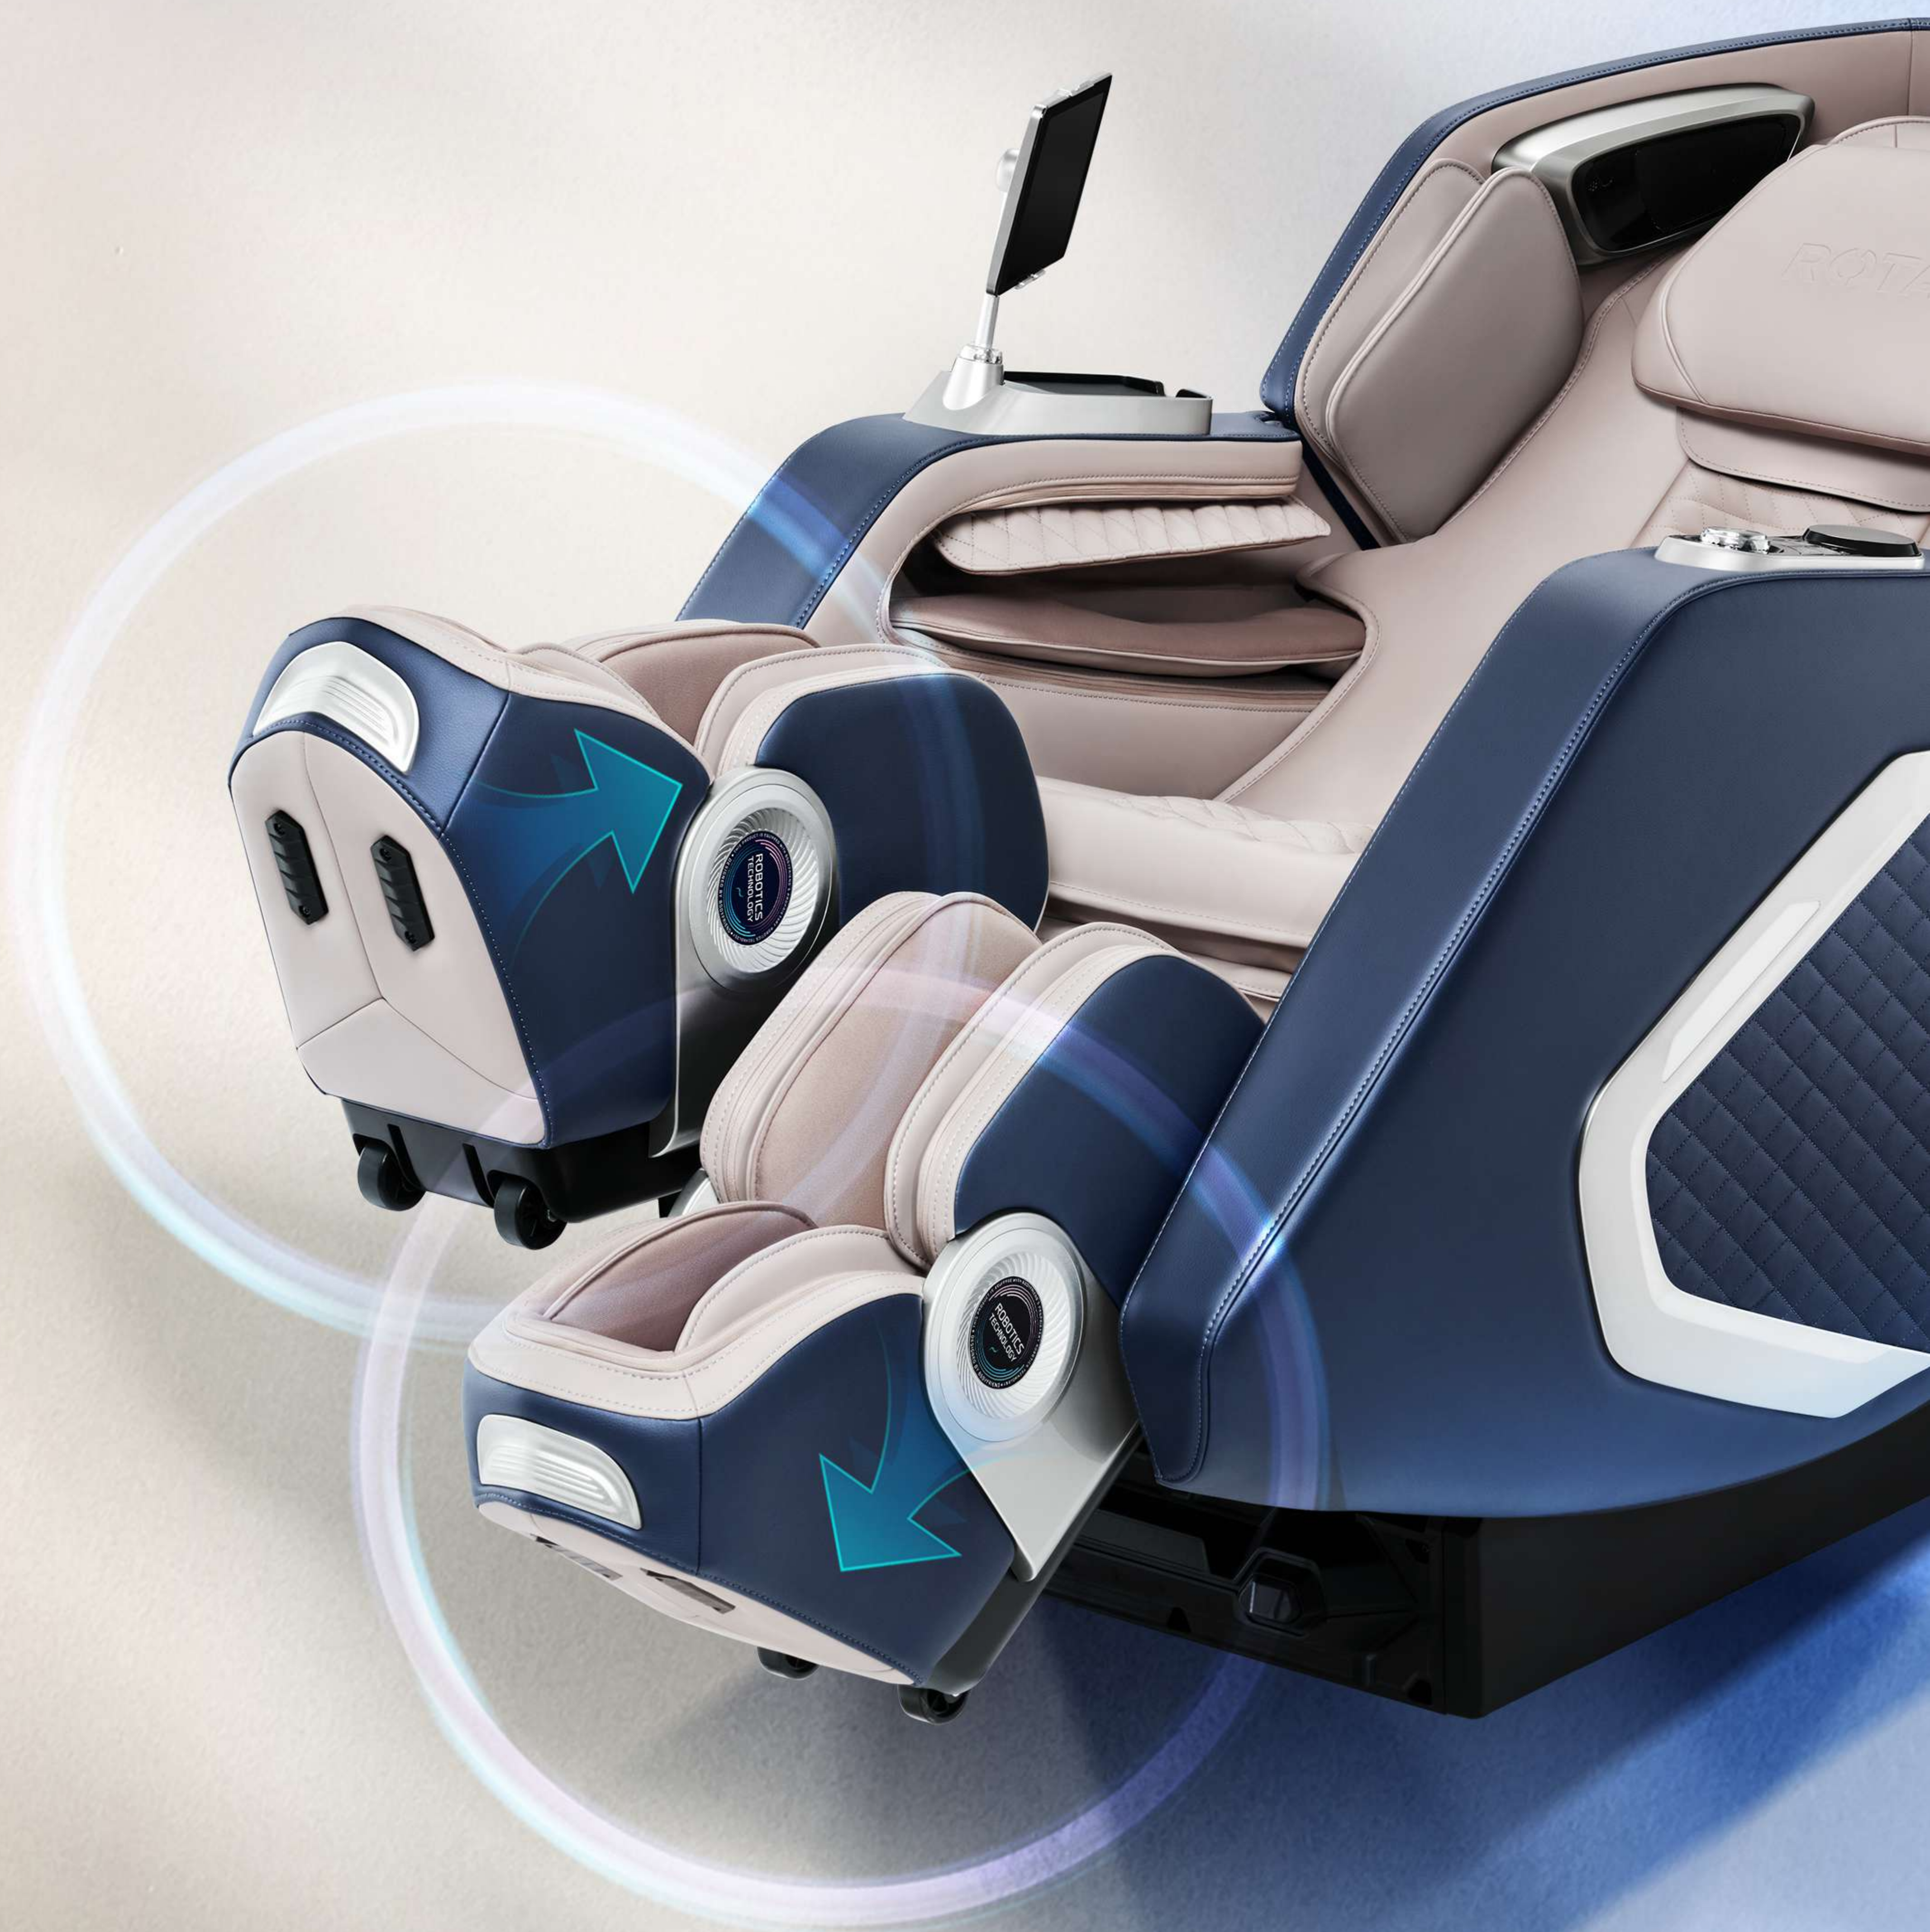

Bi-Stretch Stretching² System

Double Stretching, Extremely Comfortable