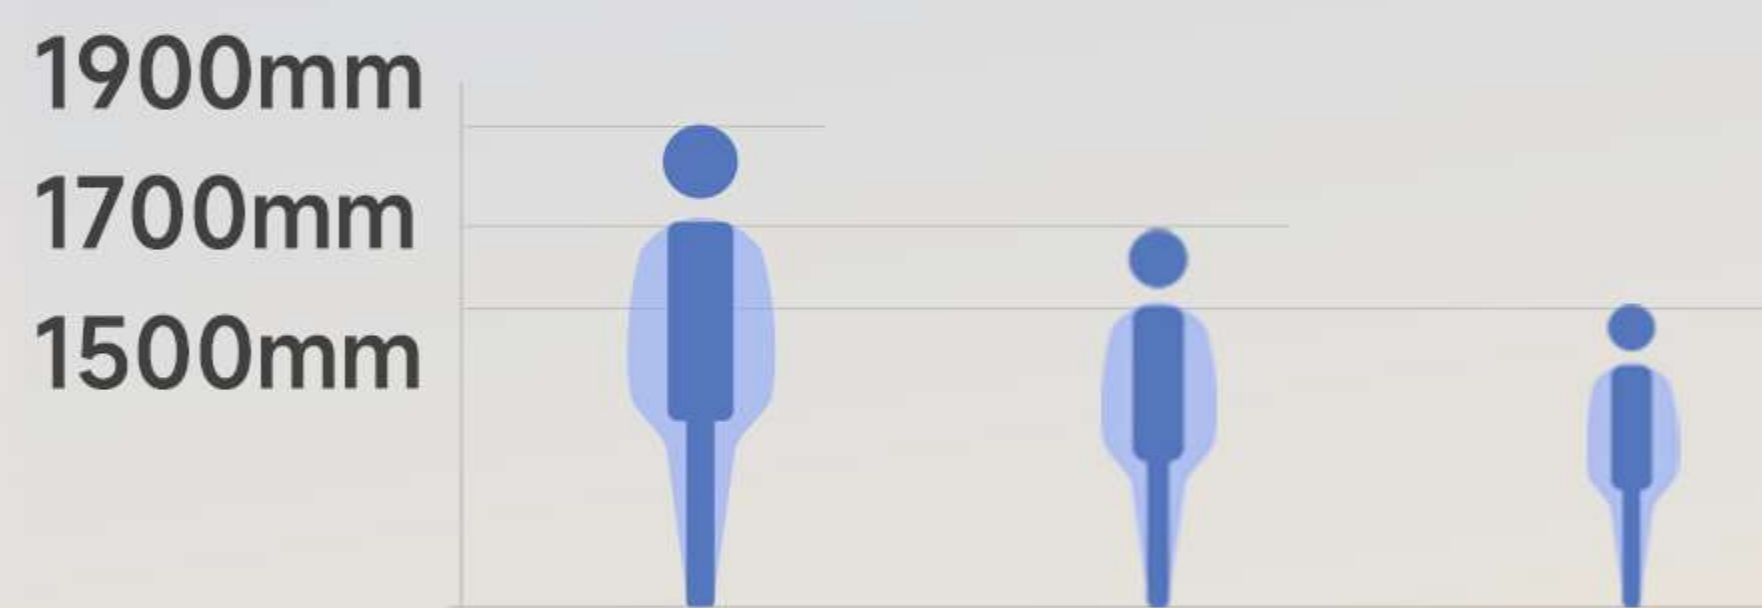

Programmed design incorporates Thai massage for a full body stretching experience, providing gentle stretching and relaxation.

Relaxing
Zero Gravity

Deep Relaxing
Zero Gravity

Hall Sensor Body Detection

Faster and More Accurate

The motorized roller tracks movement and uses algorithms to map your entire body, preventing misaligned massage. It intelligently adjusts pressure and techniques based on detected body zones.

Height-Sensing Personalized Fit