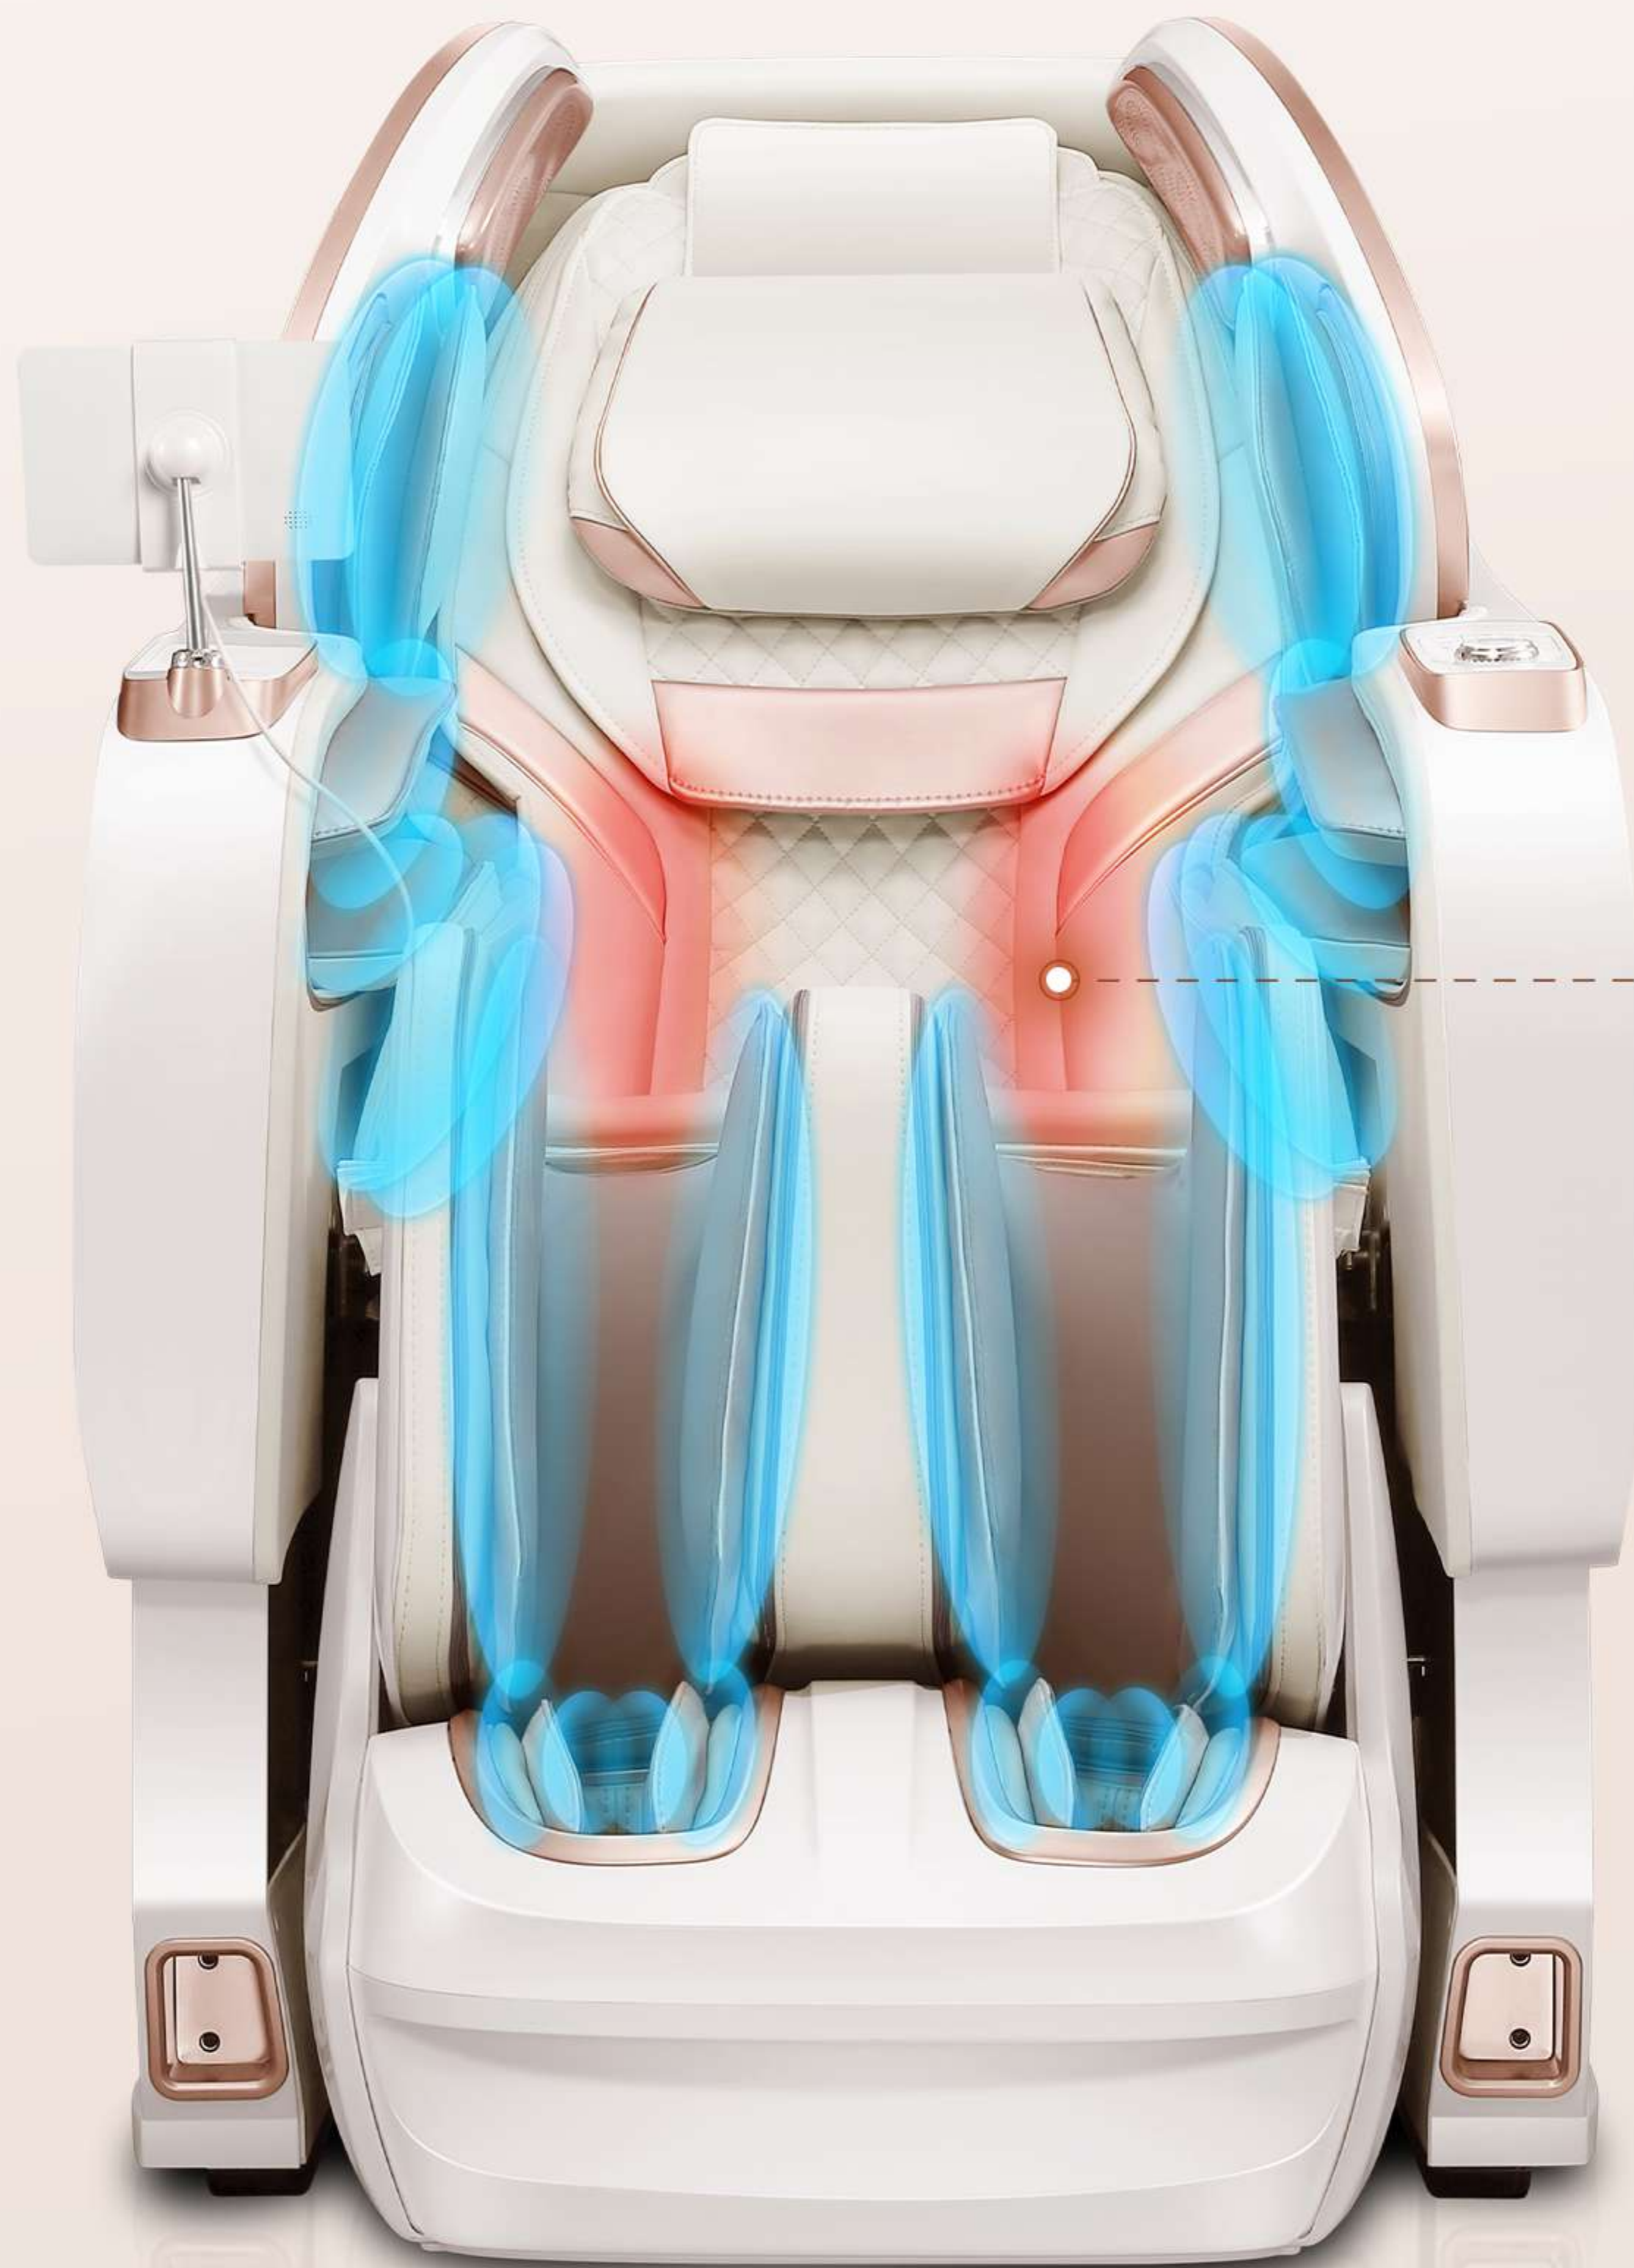

Two way traction patented legrest

Warm heating Soothing warm care

Armrest quick buttons Easily manage your chair

Super long SL-style track

Tight full body wrap-around massage

24 Auto massage programs

HD touch screen controller

Lower Core - 2D Hip mechanism

Covers 861MM from back to thigh

Super long SL-style track

Covers 1045mm From Neck To Thigh

Conforming to ergonomic principle, backrest can reclines to 130-160°, delivering three dimensional massage along the entire length of the spine, and all the way down to hips and the thighs.

Maximum Reclining Angle

160°

The 7-segment design can independently select the sore area for fixed-point continuous massage

Bidirectional Foot Stretching

Experience Professional Thai Stretching at Home

By simulating the techniques of a professional Thai masseur, this method provides front-and-back stretching for the feet while strengthening leg muscles. Integrating professional massage techniques, it deeply relaxes the calf muscle group, relieving leg fatigue caused by prolonged standing or sitting.

36 Enveloping Airbags

Like being gently cradled in a warm embrace

Covering areas from shoulders to feet, 36 strategically placed airbags—powered by a robust pump—mimic gentle hand-like pressure to relax muscles through controlled inflation and deflation.