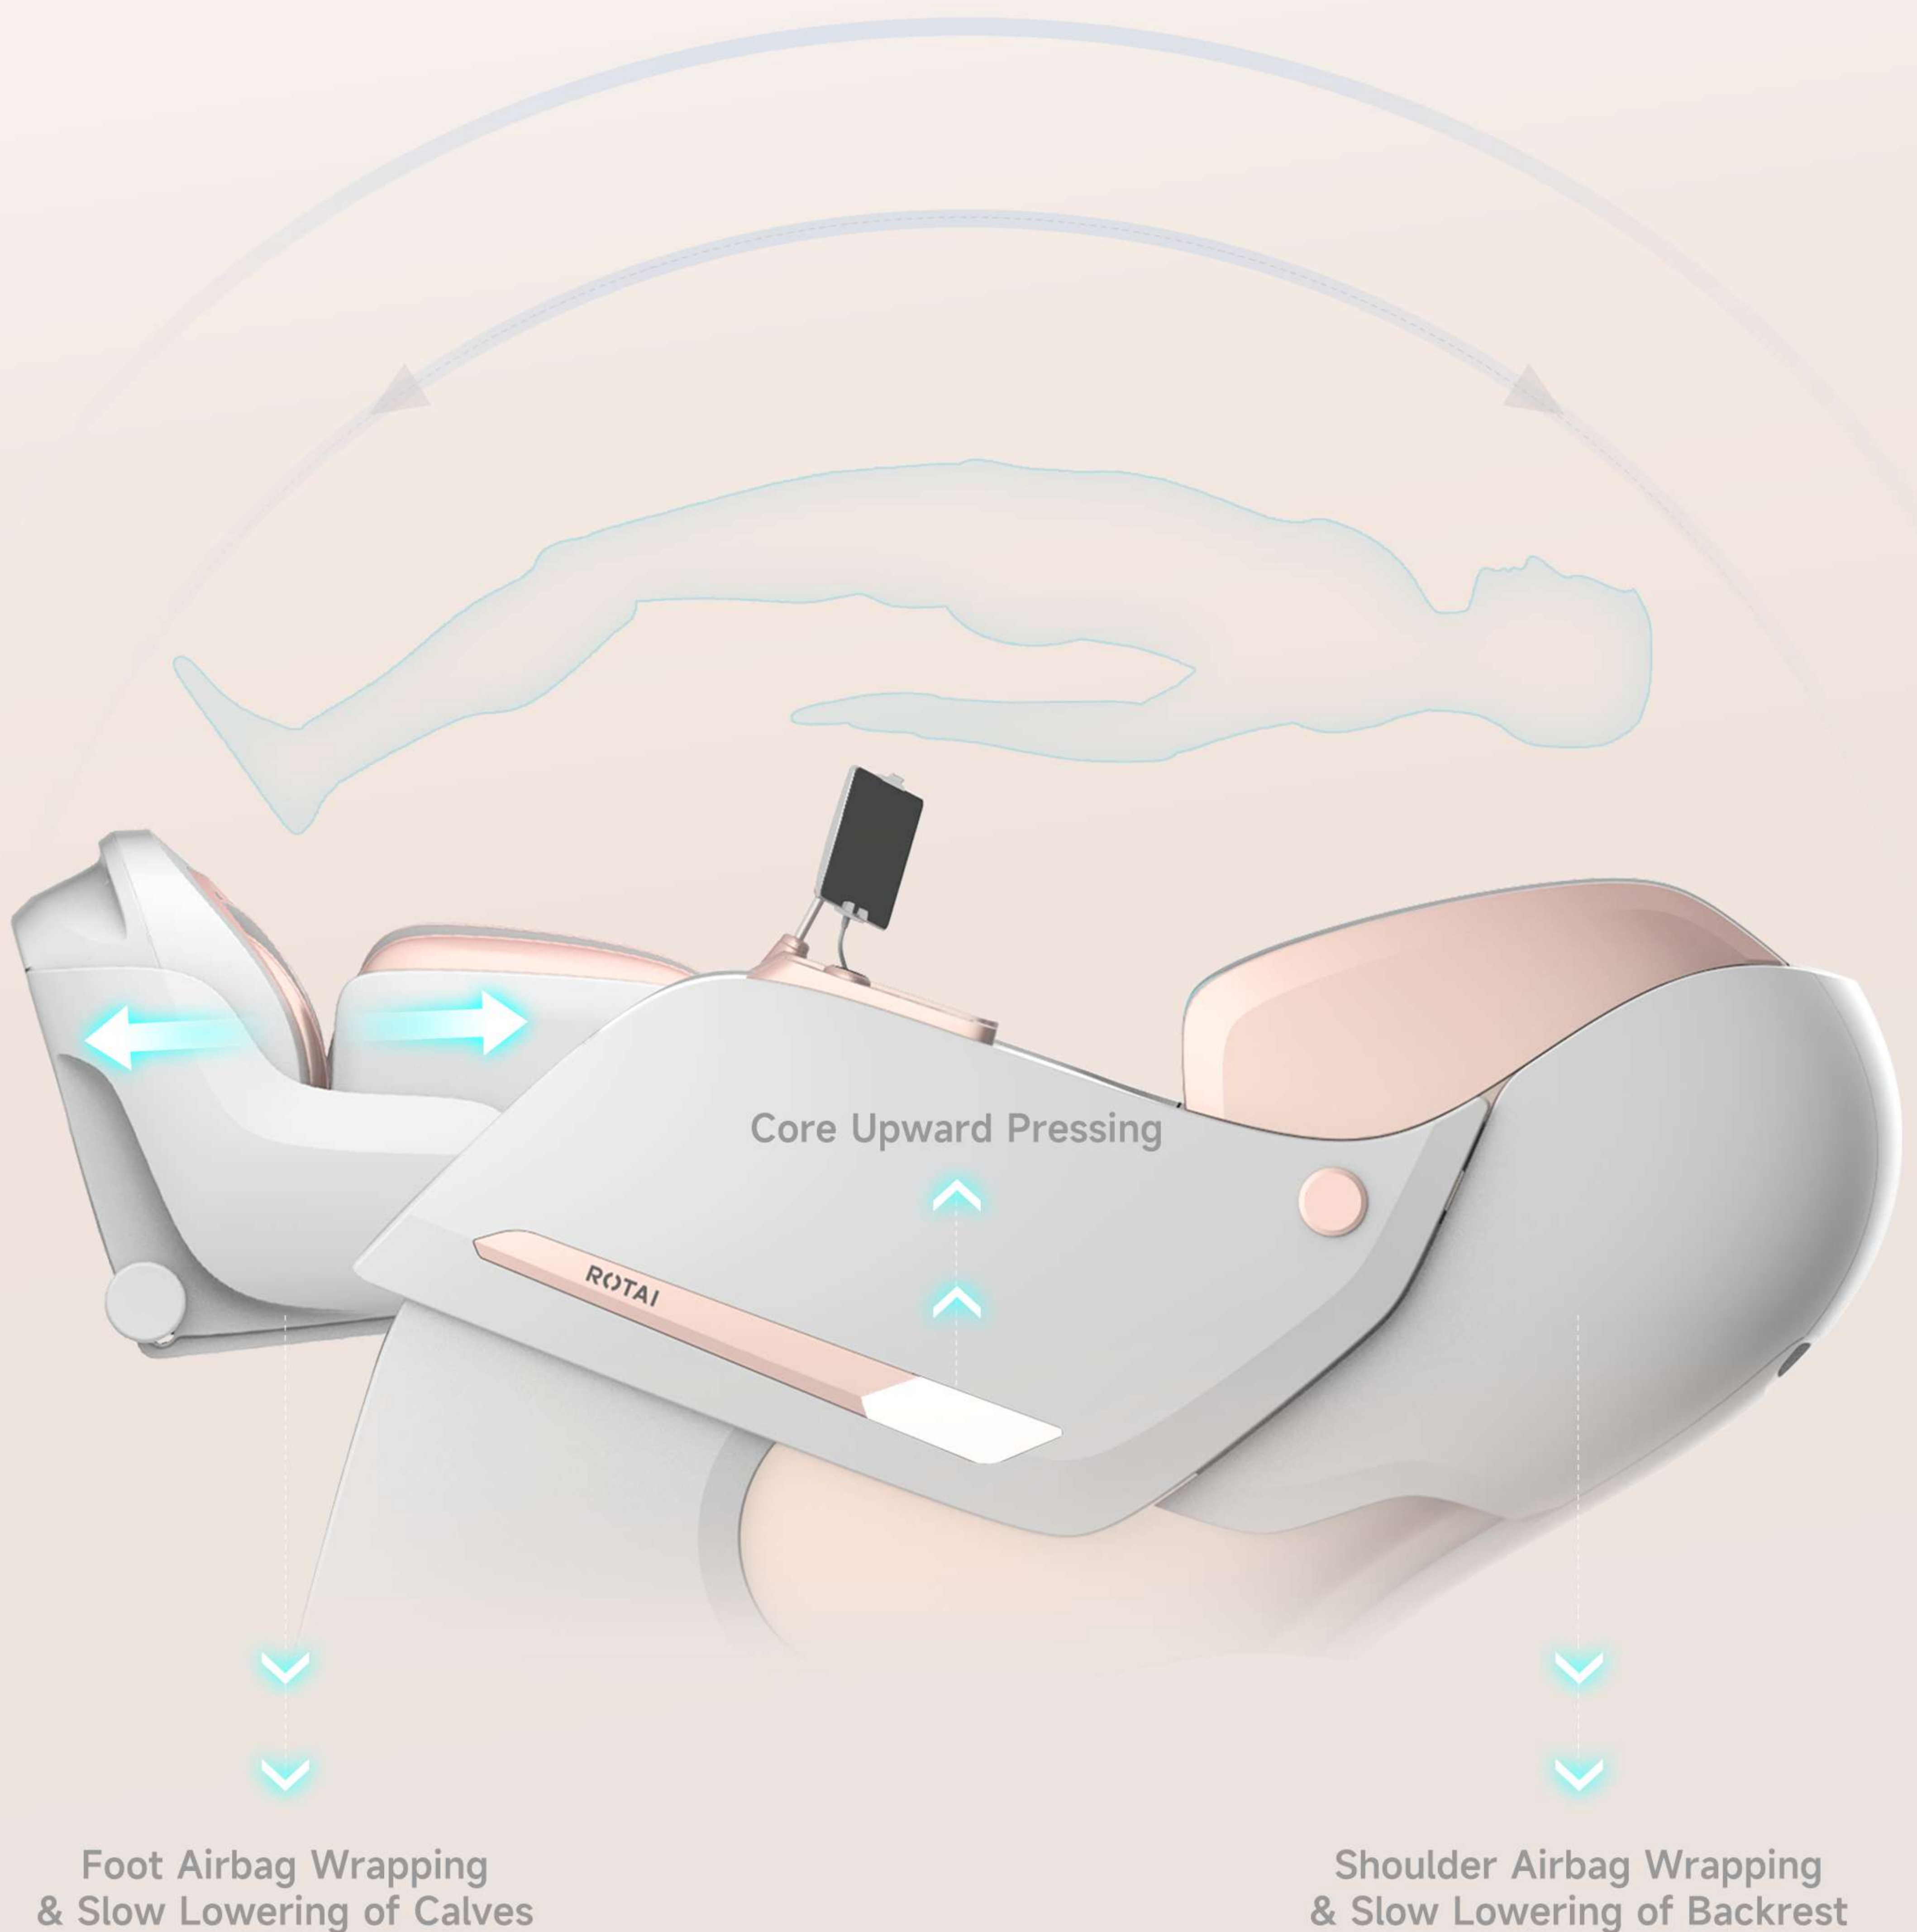

Smart Dual Mechanism

Dual-Core Synergy Quad-Hand Massage

Double the Relief – From Fingertips to Soul, Customize Your Personalized Stress-Relief Space

Upper Core - 4D SmartSync mechanism

Covers 784MM from neck to back

Lower Core - 2D Hip mechanism

Covers 861MM from back to thigh

Super long SL-style track

Covers 1045mm From Neck To Thigh

Conforming to ergonomic principle, backrest can reclines to 130-160°, delivering three dimensional massage along the entire length of the spine, and all the way down to hips and the thighs.

Maximum Reclining Angle

160°

The 7-segment design can independently select the sore area for fixed-point continuous massage

Bidirectional Foot Stretching

Experience Professional Thai Stretching at Home

By simulating the techniques of a professional Thai masseur, this method provides front-and-back stretching for the feet while strengthening leg muscles. Integrating professional massage techniques, it deeply relaxes the calf muscle group, relieving leg fatigue caused by prolonged standing or sitting.

36 Enveloping Airbags

Like being gently cradled in a warm embrace

Covering areas from shoulders to feet, 36 strategically placed airbags—powered by a robust pump—mimic gentle hand-like pressure to relax muscles through controlled inflation and deflation.