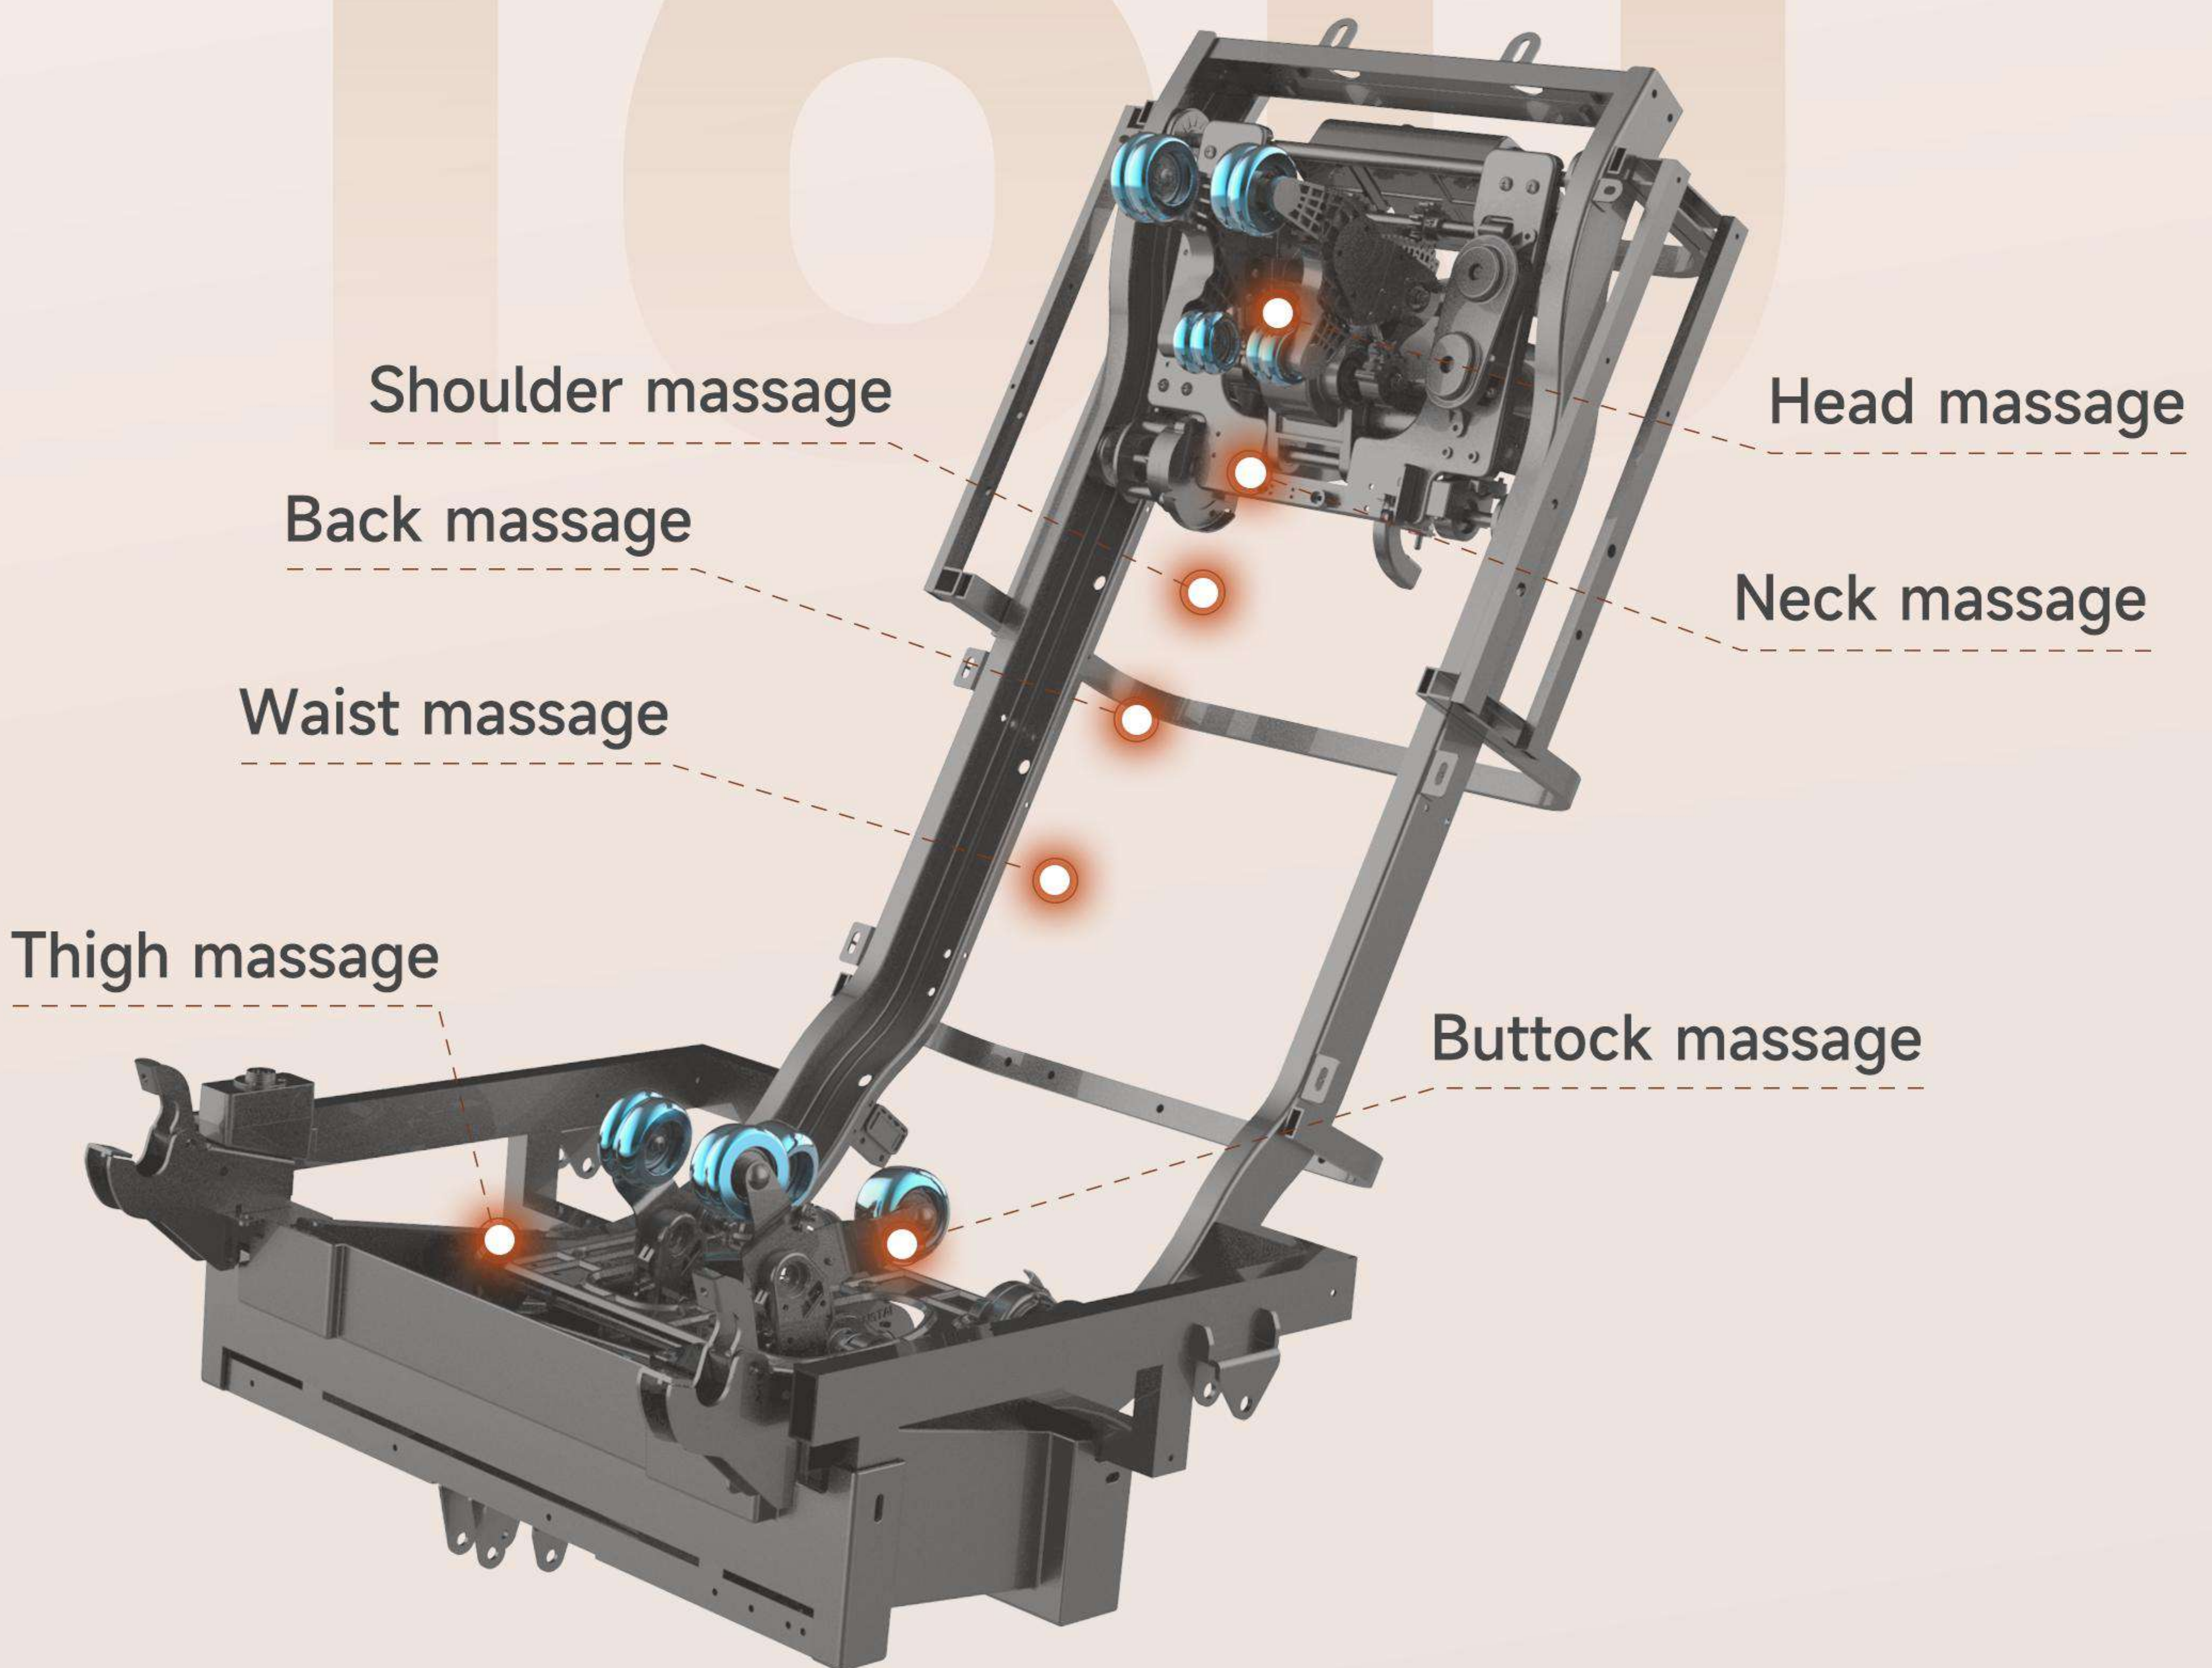

Smart Dual Mechanism

Dual-Core Synergy Quad-Hand Massage

Double the Relief – From Fingertips to Soul, Customize Your Personalized Stress-Relief Space

Upper Core - 4D SmartSync mechanism

Covers 784MM from neck to back

Lower Core - 2D Hip mechanism

Covers 861MM from back to thigh

Super long SL-style track

Covers 1045mm From Neck To Thigh

Conforming to ergonomic principle, backrest can reclines to 130-160°, delivering three dimensional massage along the entire length of the spine, and all the way down to hips and the thighs.

Maximum Reclining Angle

160°

The 7-segment design can independently select the sore area for fixed-point continuous massage

Bidirectional Foot Stretching

Experience Professional Thai Stretching at Home

By simulating the techniques of a professional Thai masseur, this method provides front-and-back stretching for the feet while strengthening leg muscles. Integrating professional massage techniques, it deeply relaxes the calf muscle group, relieving leg fatigue caused by prolonged standing or sitting.

36 Enveloping Airbags

Like being gently cradled in a warm embrace

Covering areas from shoulders to feet, 36 strategically placed airbags—powered by a robust pump—mimic gentle hand-like pressure to relax muscles through controlled inflation and deflation.