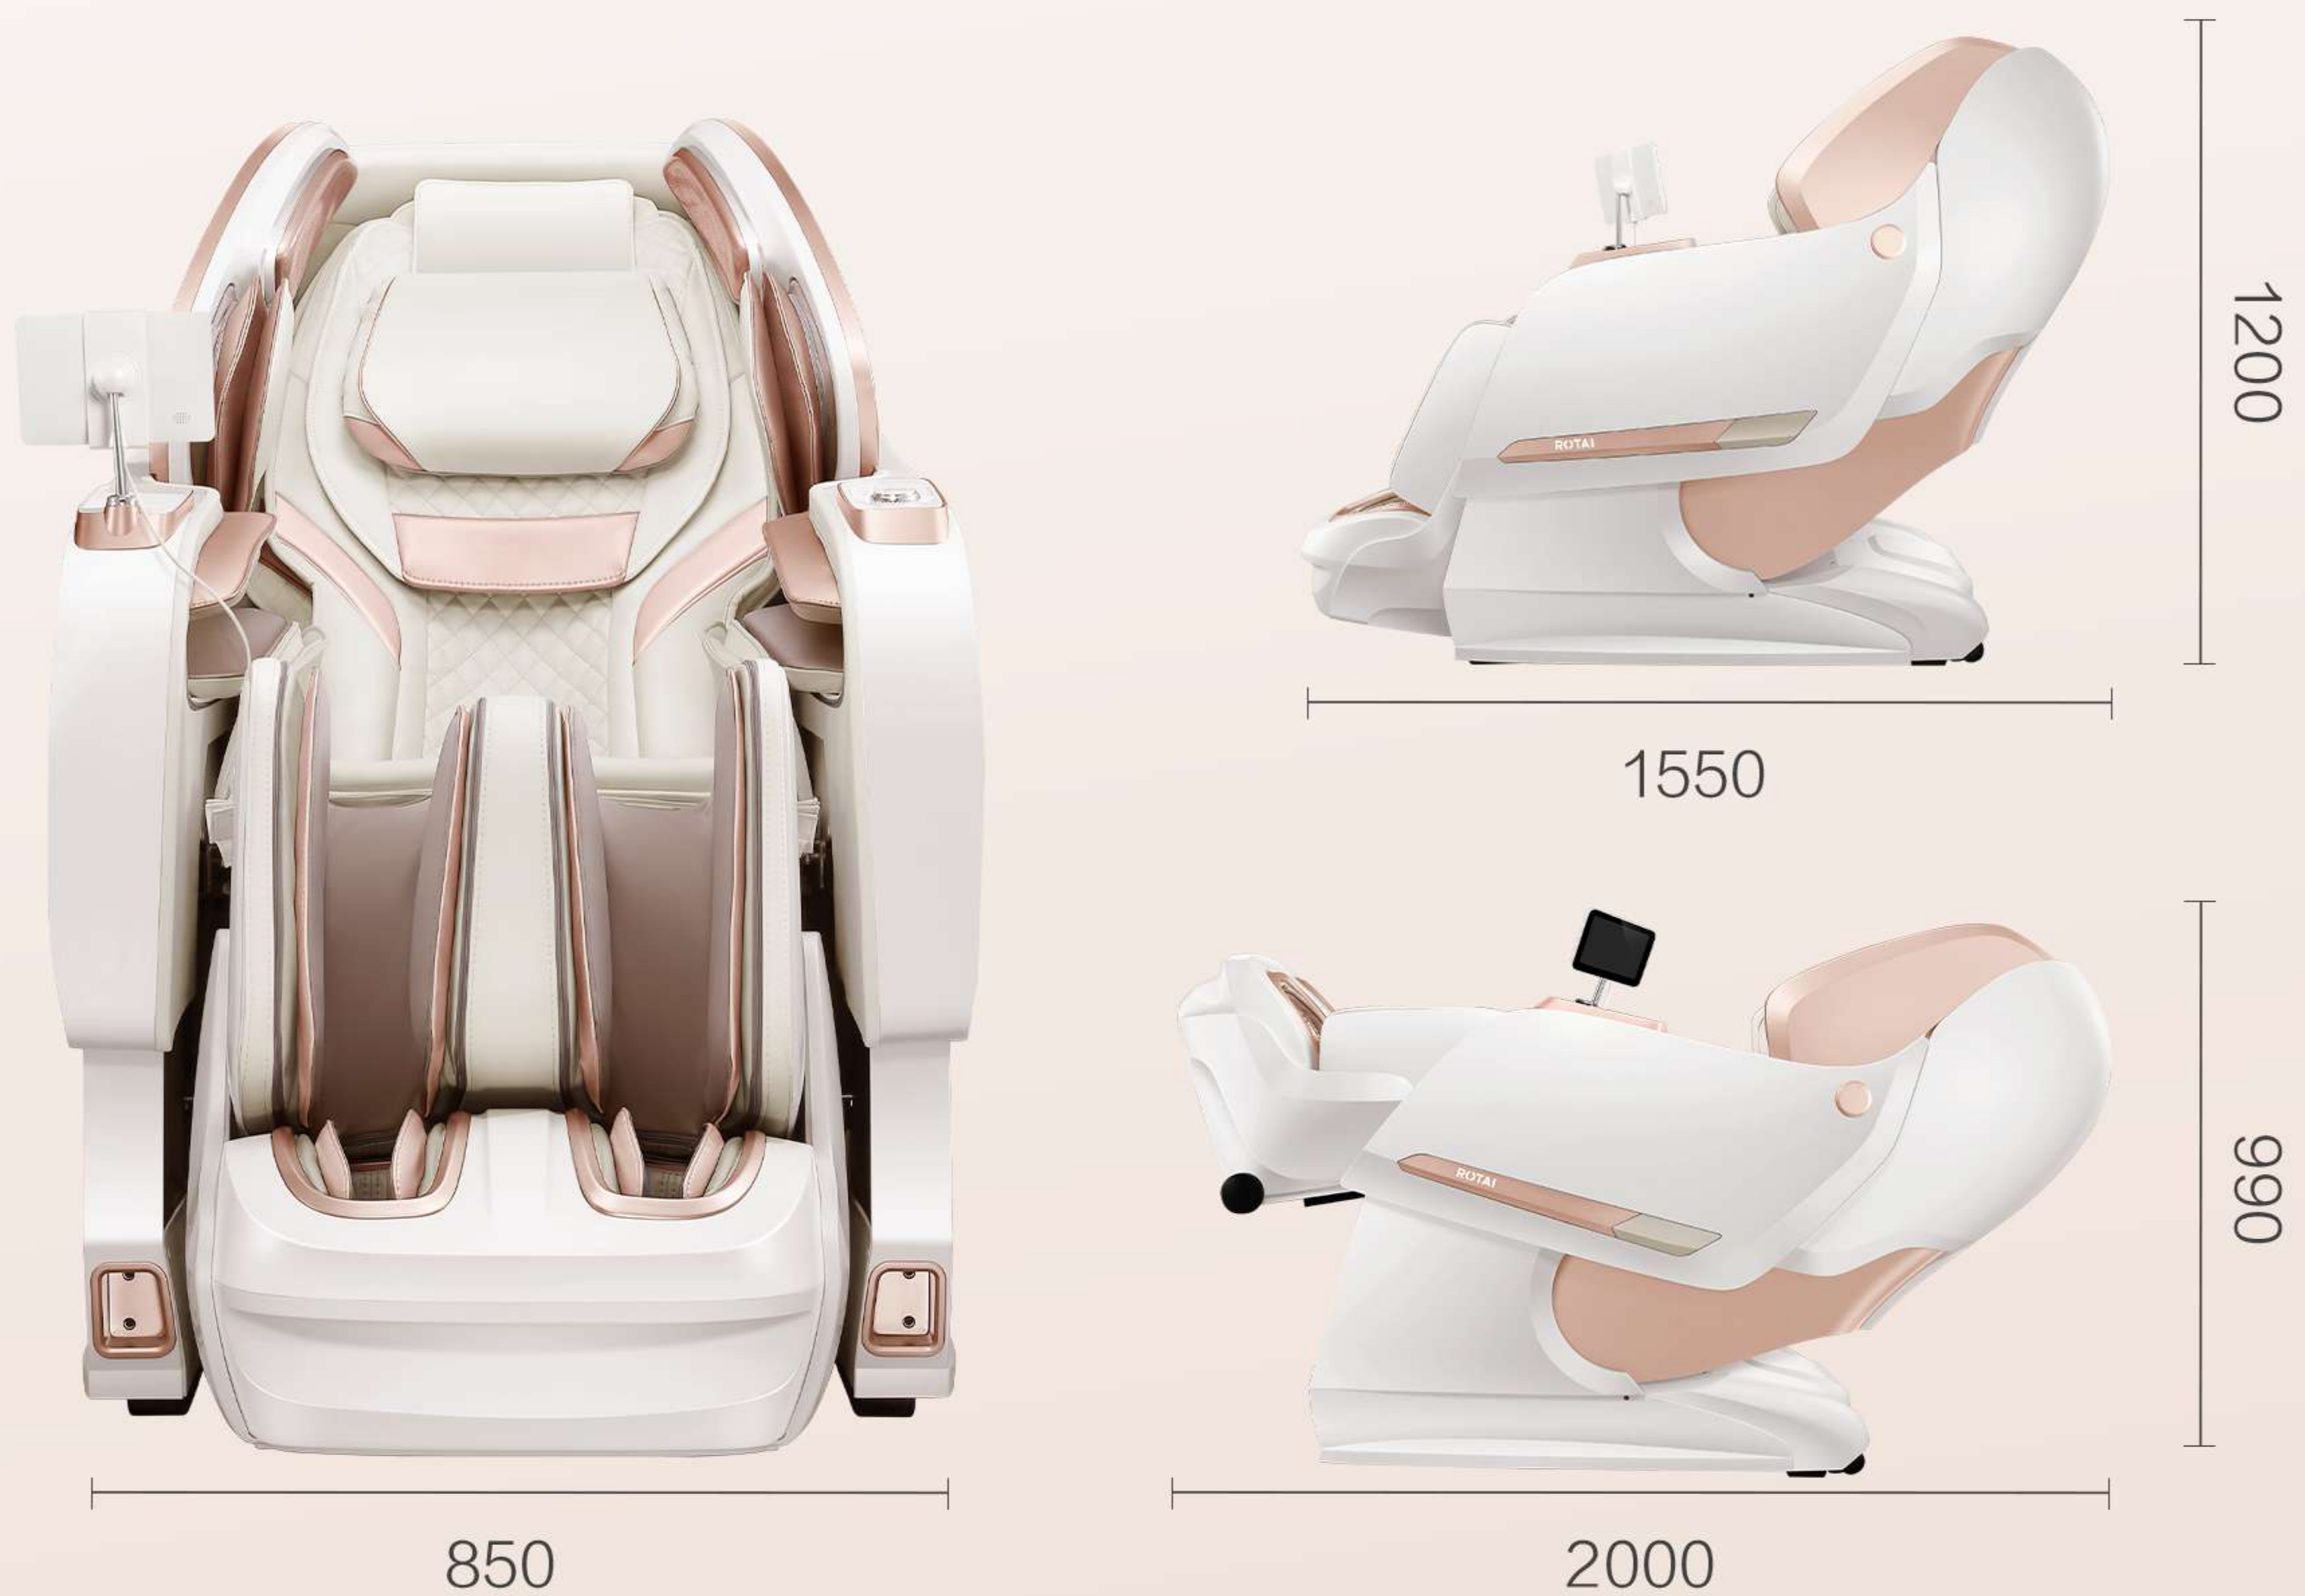

36 Enveloping Airbags

Like being gently cradled in a warm embrace

Covering areas from shoulders to feet, 36 strategically placed airbags—powered by a robust pump—mimic gentle hand-like pressure to relax muscles through controlled inflation and deflation.

Patented Double Acting Legrest

Upper footrest two way traction by 90MM
Lower footrest two way traction by 170MM

Thoughtful Care

Comfort from Thoughtful Details

Eco-friendly and Skin-friendly Fabric

Soft Texture, Resistant to Wear and Tear

Stylish Breathing Light

Light moves with the chair, intelligent illumination sensing.

Bluetooth Connection

Surround sound to relax your whole body

Armrest quick buttons

Easily manage your chair

Convenient Charging

Wireless charging

Product Specs

Measurement Unit: mm

Model	RT8630
Product Name	Smart Massage Chair
Rated Voltage	220V~
Power Consumption	200W
Upright Dimensions	L1550*W850*H1200mm
Reclined Dimensions	L2000*W850*H990mm
Net weight	160kg
Gross weight	182kg