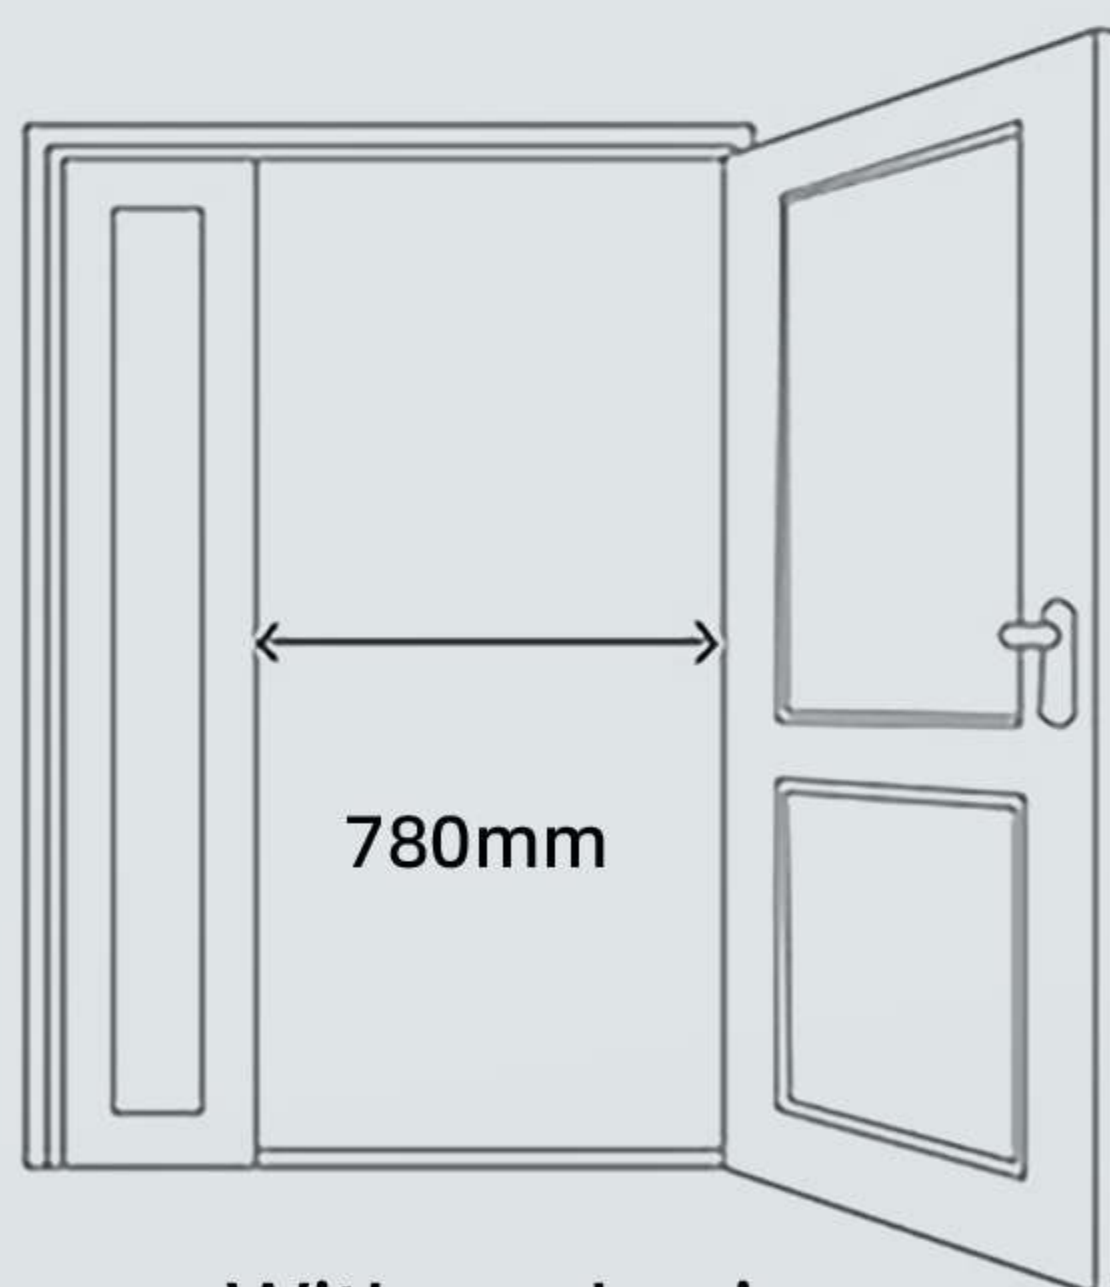

Product Specs

Measurement Unit: mm

Model

A39

Net weight

68kg

Product Name

Smart Massage Chair

Gross weight

82kg

Rated Voltage

110~220 V

Upright Dimensions

L1495*W750*H1095mm

Rated Power

65W

Reclined Dimensions

L1754*W750*H830mm

Packaging: Whole/Separate Pack

A39 Product Packaging Size: 1280*770*1140mm

Package Door Size: 780mm

Unpacked Door Size: 750mm

Note: Armrests can be removed.

With packaging