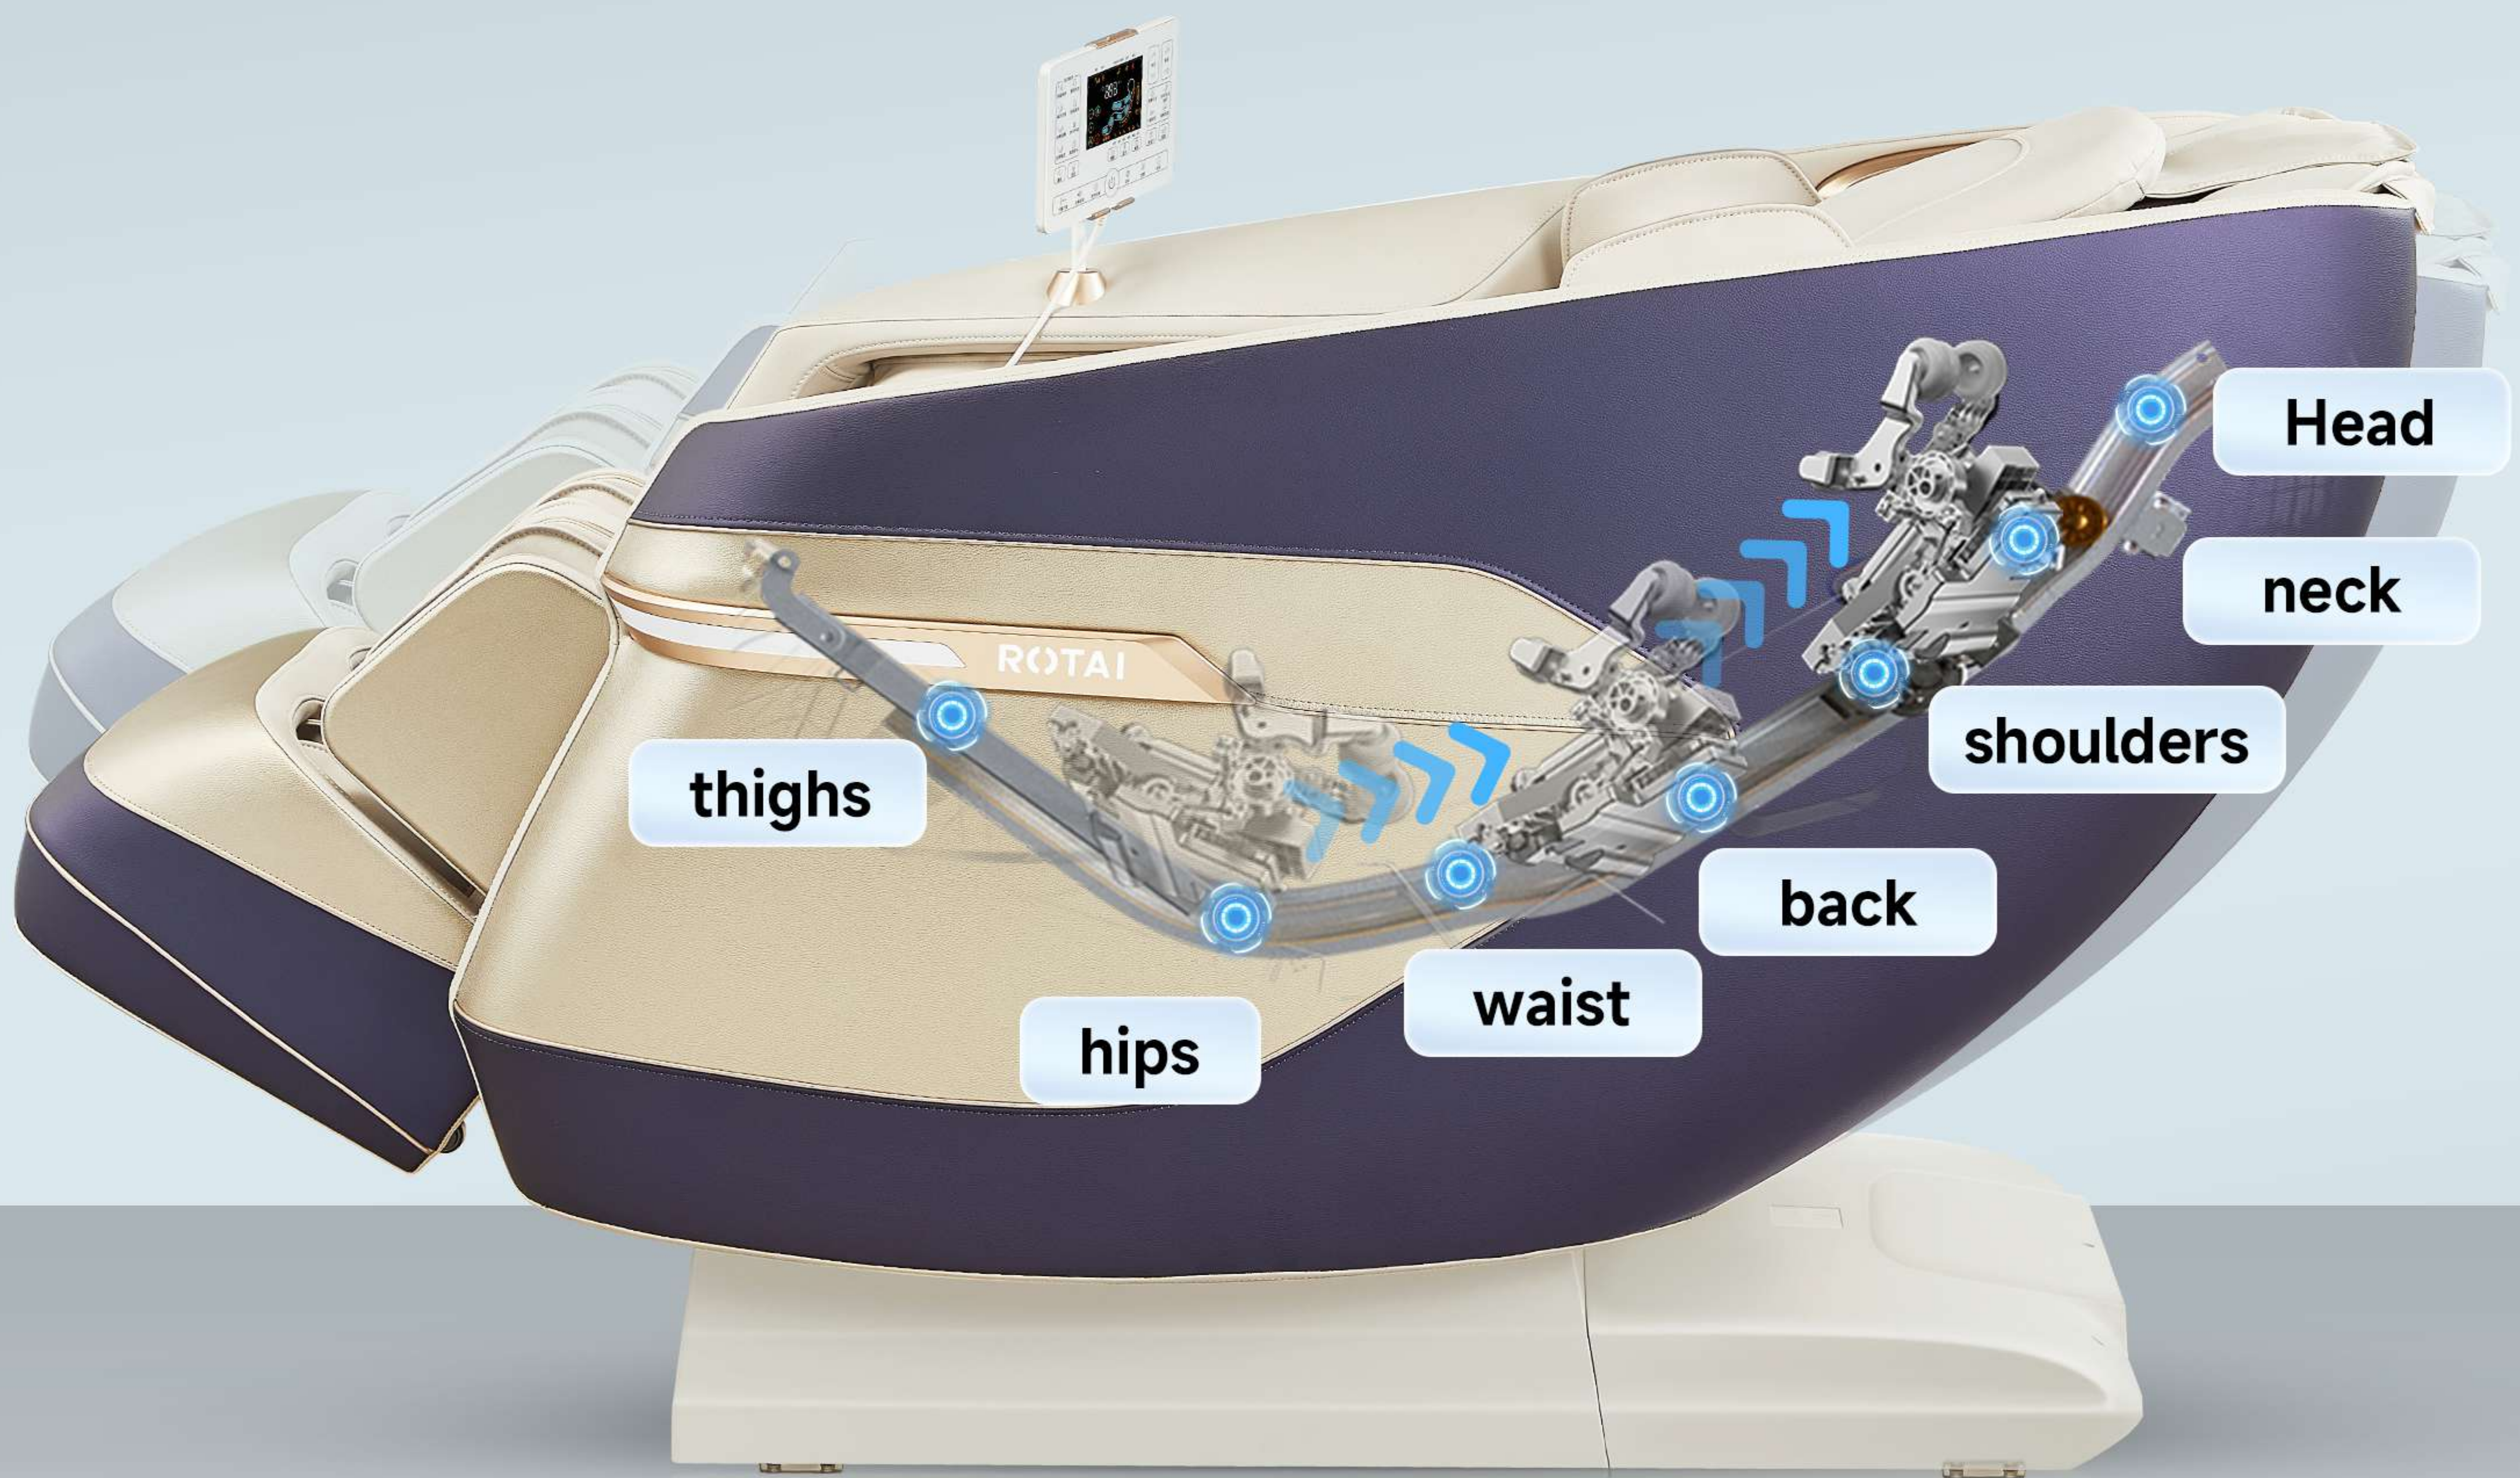

ROTAI

**SMARTER PROGRAMS
SUPERIOR COMFORT**

A39 *Relax at home with just one touch*

More Professional Massage Chairs

3D curved mechanism

***More professional, faster response
more techniques***

Simulates human hand massage with quick technique switches that fit your body curves for a smoother experience.

Soft silicone massage head

Feels like human hands—soft and flexible.

Adjustable speed

Fast response with 5 adjustable speed levels.

7-section precision massage one-touch to focus on pain points

Customized programs for 7 key fatigue zones;
1230mm SL track targets and quickly relieves fatigue across the body.

6 MASSAGE TECHNIQUES

Kneading

knocking

shiatsu

rubbing

sync

tapping

Full-body relaxation all in one chair

Stronger Guasha ***more comfortable foot massage***

Simulates Guasha scraping on the feet to improve circulation and relieve muscle soreness.

Sole Guasha rollers
Comprehensive care

Offers an all-around foot massage experience for better results.