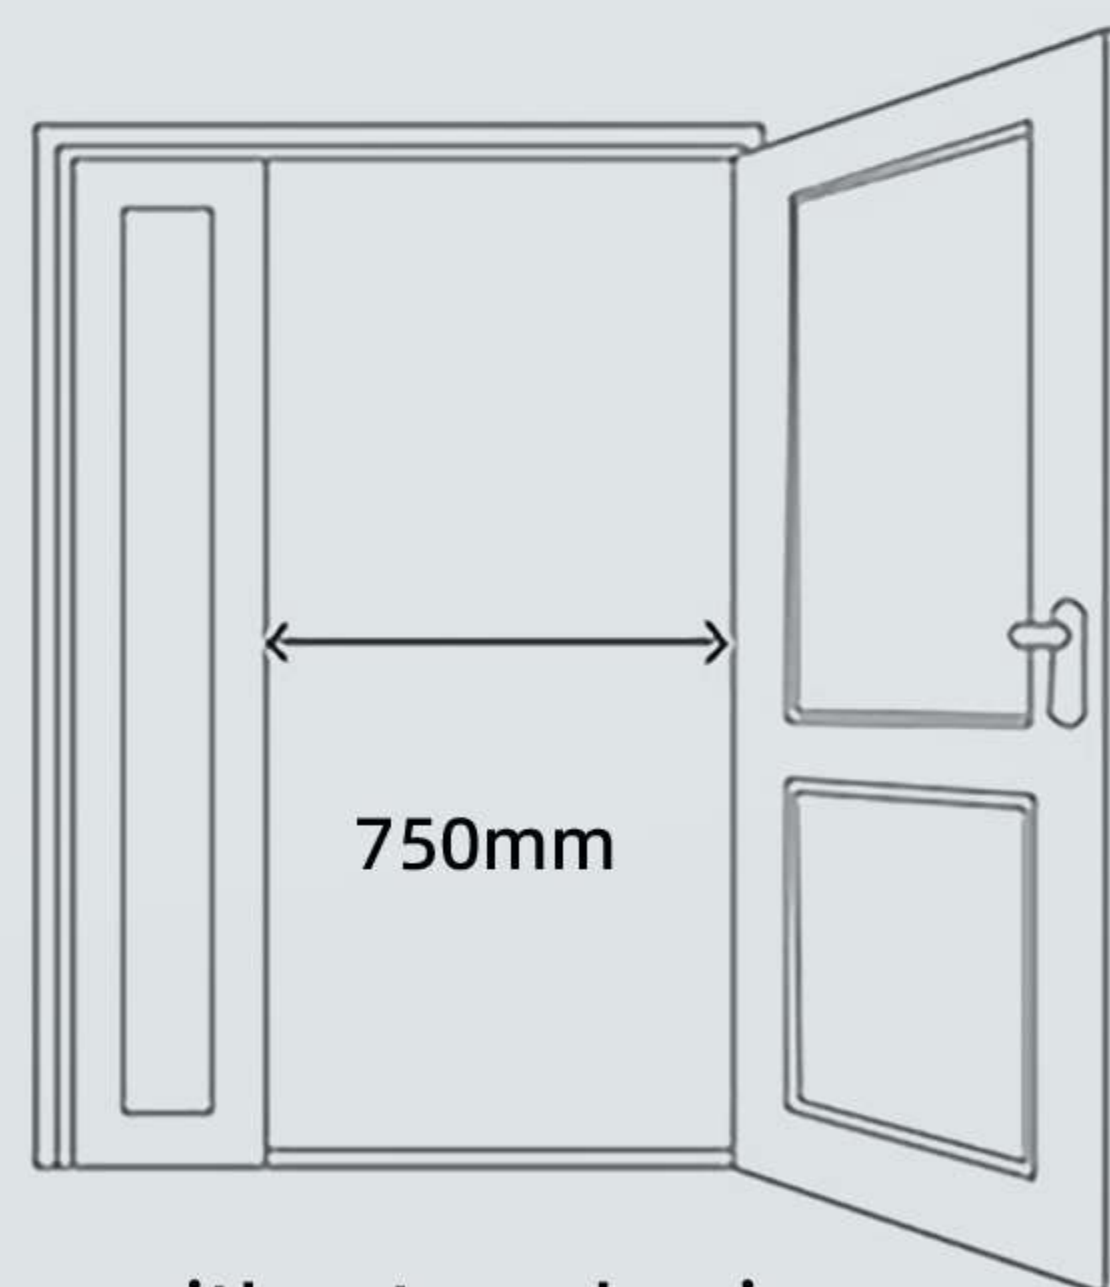

without packaging

*Important: Measure your door before purchasing to make sure it fits.
If your door is smaller than the measurements, contact customer service for help.
We will arrange free home delivery and installation services for you.
If no door width info is provided, the customer will cover after-sales costs.