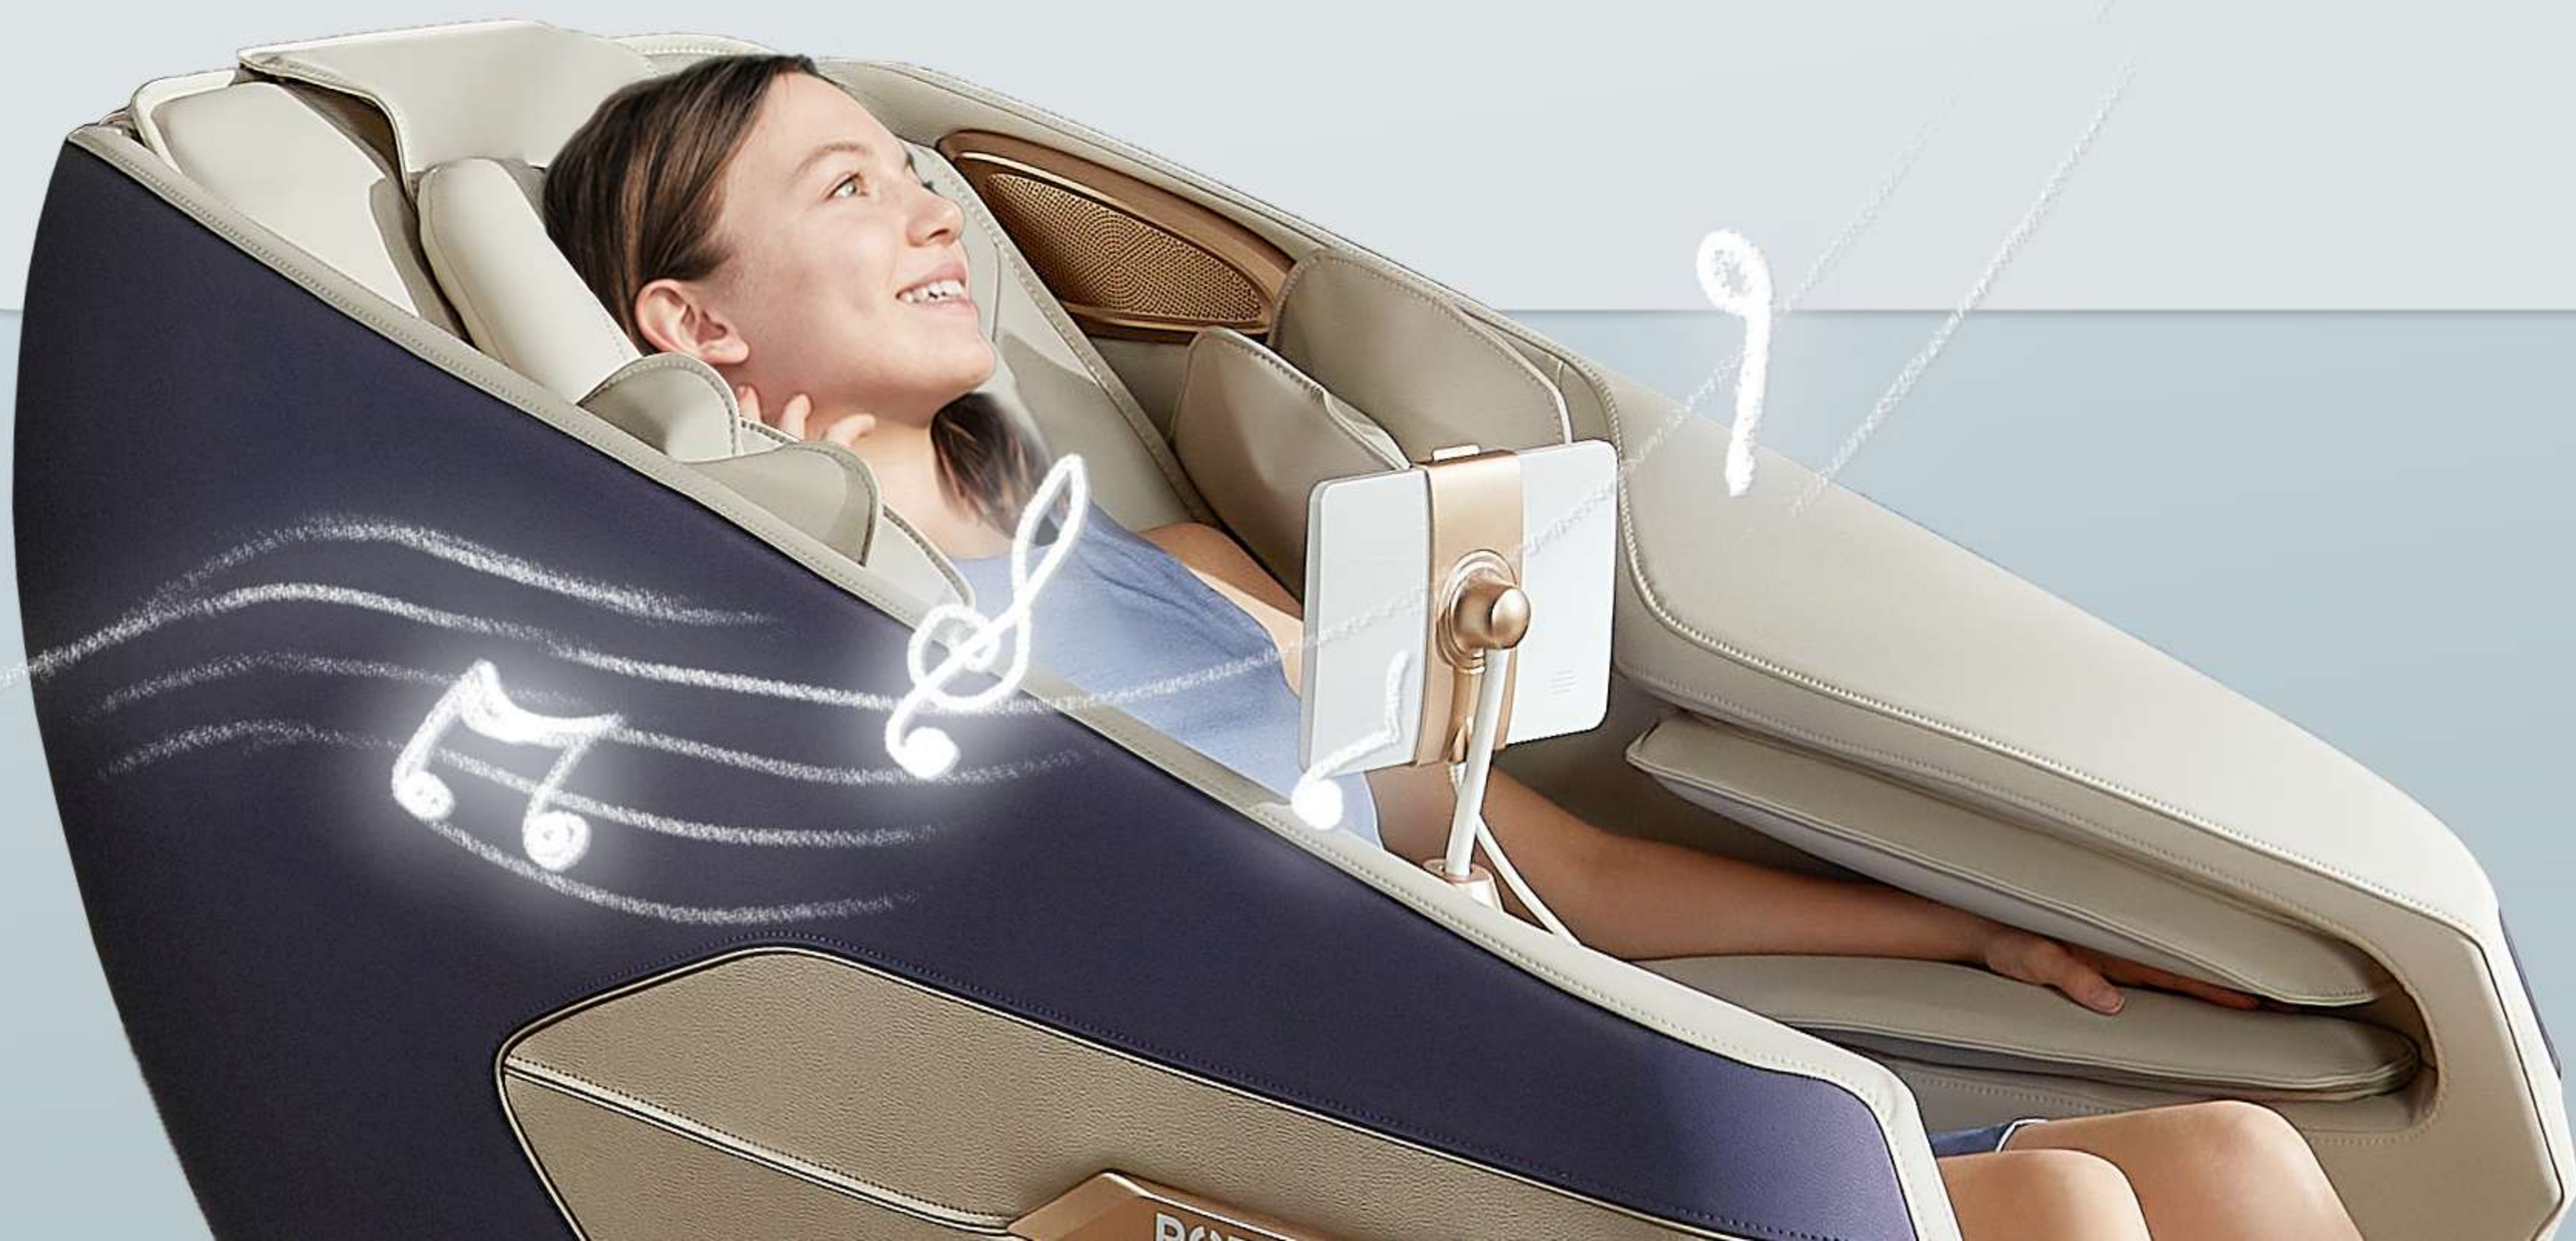

Soft silicone massage head

Feels like human hands—soft and flexible.

Adjustable speed

Fast response with 5 adjustable speed levels.

7-section precision massage one-touch to focus on pain points

Customized programs for 7 key fatigue zones;
1230mm SL track targets and quickly relieves fatigue across the body.

Neck & Shoulder¹⁰ Back & Spine¹¹ Waist & Hip¹²

[7 Focus Programs]

Targeting key areas of fatigue using SL track structure.

Focus Programs

Head Massage¹³ Neck Massage¹⁴ Shoulder Massage¹⁵

Back Massage¹⁶ Waist Massage¹⁷ Hip Massage¹⁸ Leg Massage¹⁹

Stronger Guasha ***more comfortable foot massage***

Simulates Guasha scraping on the feet to improve circulation and relieve muscle soreness.

Sole Guasha rollers
Comprehensive care

Offers an all-around foot massage experience for better results.