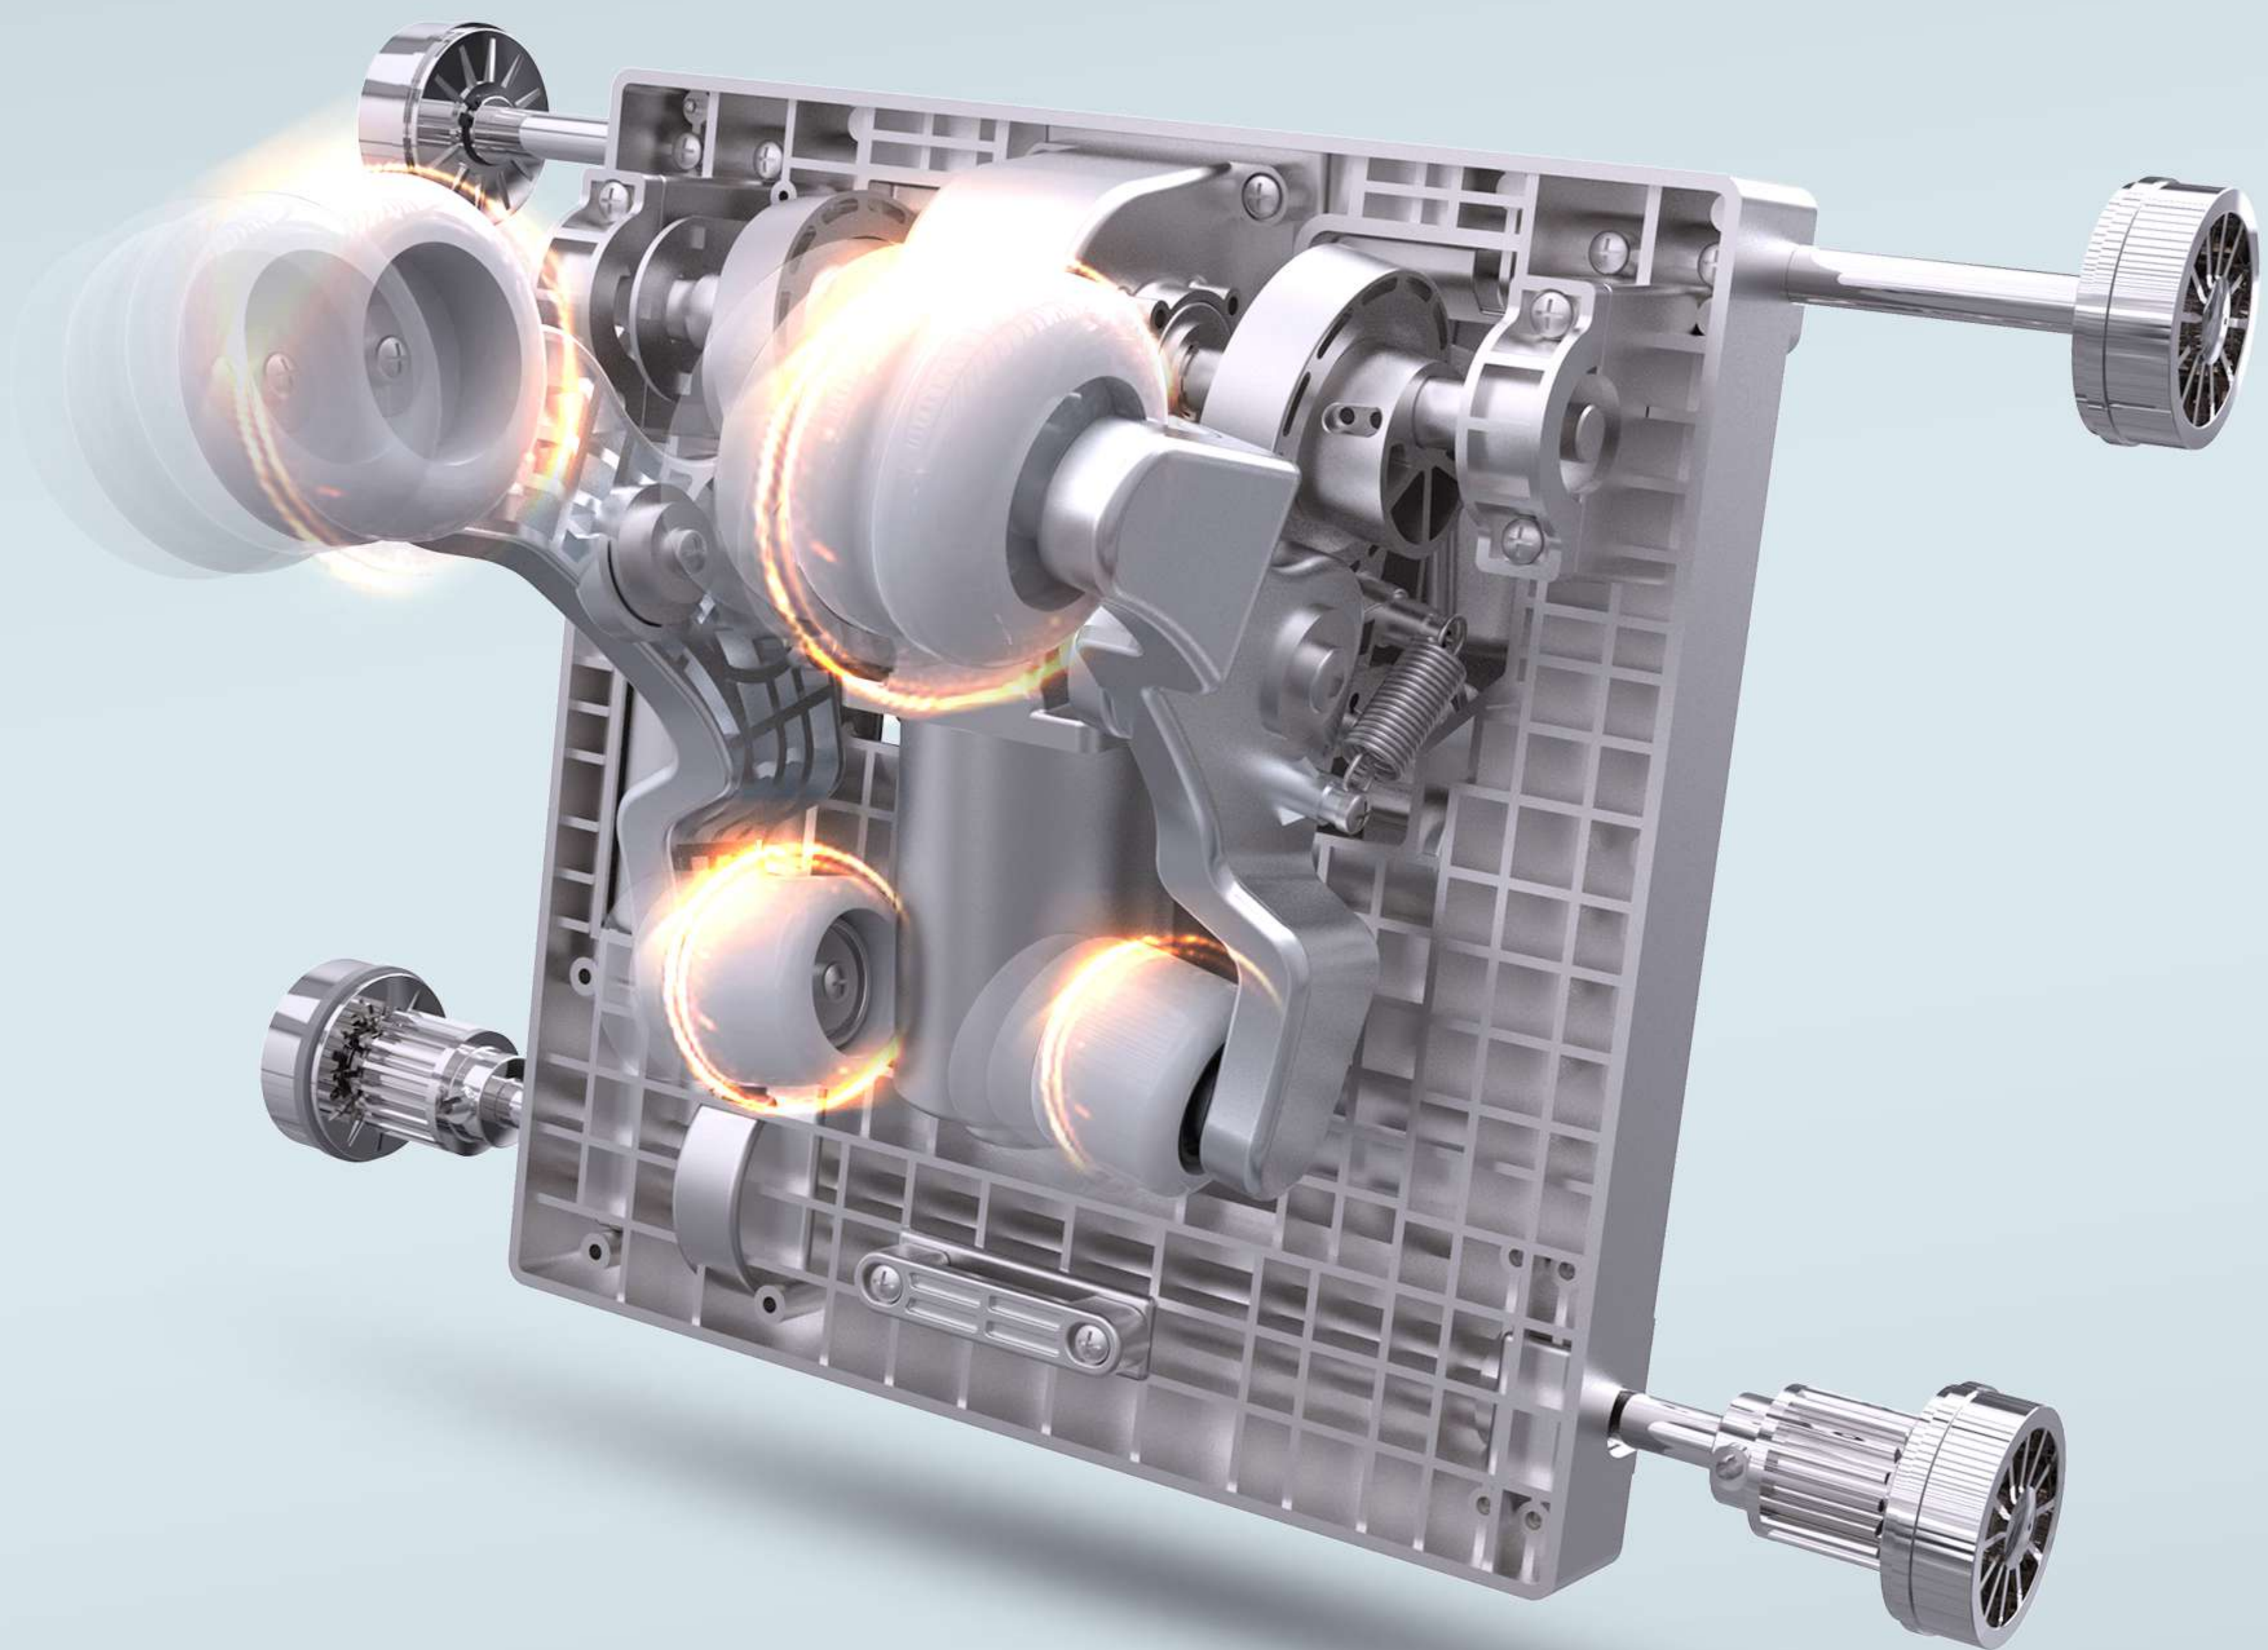

ROTAI

**SMARTER PROGRAMS
SUPERIOR COMFORT**

A39 *Relax at home with just one touch*

More Professional Massage Chairs

3D curved mechanism

***More professional, faster response
more techniques***

Simulates human hand massage with quick technique switches that fit your body curves for a smoother experience.

Soft silicone massage head

Feels like human hands—soft and flexible.

Adjustable speed

Fast response with 5 adjustable speed levels.

7-section precision massage one-touch to focus on pain points

Customized programs for 7 key fatigue zones;
1230mm SL track targets and quickly relieves fatigue across the body.