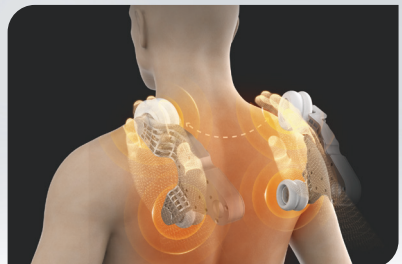

Intelligent
Body Scan

Intelligent
Mechanism

Pinpoint
Positioning

Master-Level
Techniques

Upper Mechanism

Millimeter-level 4D mechanism

80mm
Extension

200mm
Width

Lower Mechanism

Specialized waist & hip mechanism

200mm
Hip massage range

Fits closely to neck, shoulders, lower back, and hip muscles, penetrating deeply into targeted areas.

The millimeter-level massage mechanism ensures delicate and accurate movements.

Inch by Inch: Shattering Spinal Fatigue

Multi-angle flexible track for a comfortable stretch that enhances flexibility and relieves stress through deep breathing.

Flexible Track

Dynamic Stretching

Deep Relaxation