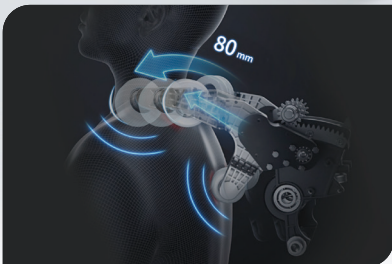

Intelligent
Body Scan

Intelligent
Mechanism

Pinpoint
Positioning

Master-Level
Techniques

Upper Mechanism

Millimeter-level 4D mechanism

80mm
Extension

200mm
Width

Lower Mechanism

Specialized waist & hip mechanism

200mm
Hip massage range

Fits closely to neck, shoulders, lower back, and hip muscles, penetrating deeply into targeted areas.

The millimeter-level massage mechanism ensures delicate and accurate movements.

Inch by Inch: Shattering Spinal Fatigue

Multi-angle flexible track for a comfortable stretch that enhances flexibility and relieves stress through deep breathing.

Flexible Track

Dynamic Stretching

Deep Relaxation