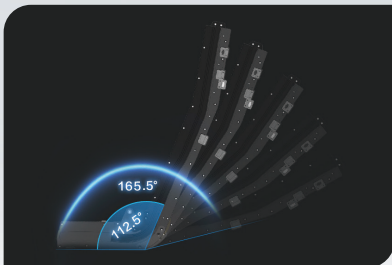

Yoga Massage

Maximum Reclining Angle

165.5°

More Reclining Angles
112.5° to 165.5°

Multi-Angle Flexible Track
Deep Thai stretching and a pressure-free lying posture.

Day by Day: Stretching Core Muscles

8 leg-focused programs, featuring cycling mode.
Ease into your day with a brief 20-minute morning massage.