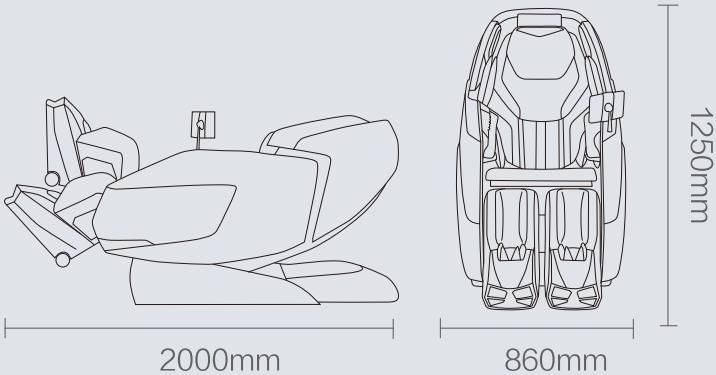

Product Model: RT8802

Product Name: Cyclist Massage Robot

Rated Voltage: 220V~

Rated Power: 270W

Product Weight: G.W. 181kg

N.W. 148kg

Upright Dimensions: 1725*860*1250mm

Reclined Dimensions: 2000*860*925mm

Packaging Dimensions:

Main Chair: 1610*850*885mm

Armrest: 1215*440*665mm

Legrests: 630*600*640mm