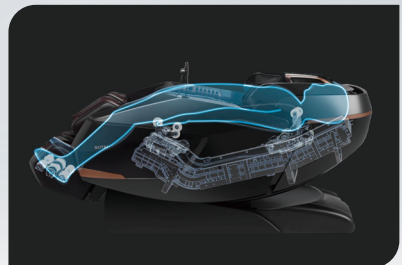

Intelligent
Body Scan

Intelligent
Mechanism

Pinpoint
Positioning

Master-Level
Techniques

Upper Mechanism

Millimeter-level 4D mechanism

80mm
Extension

200mm
Width

Inch by Inch: Shattering Spinal Fatigue

Multi-angle flexible track for a comfortable stretch that enhances flexibility and relieves stress through deep breathing.

Flexible Track

Dynamic Stretching

Deep Relaxation

Yoga Massage

Maximum Reclining Angle

165.5°

More Reclining Angles
112.5° to 165.5°

Multi-Angle Flexible Track
Deep Thai stretching and a pressure-free lying posture.

Day by Day: Stretching Core Muscles

8 leg-focused programs, featuring cycling mode.
Ease into your day with a brief 20-minute morning massage.